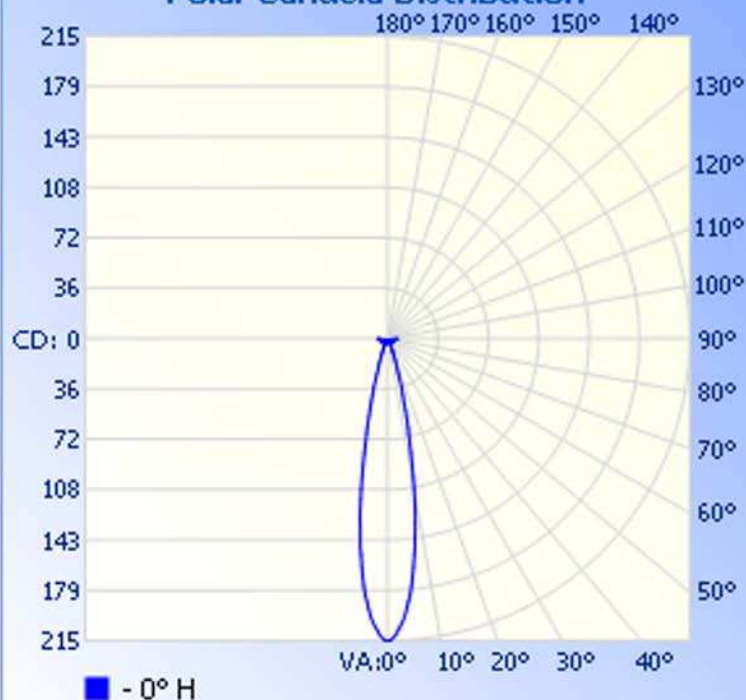

Max Candela: 215.0 at Horizontal: 0, Vertical: 0

Luminous Opening: Point

Test: 2-11-09

Flood Summary

Efficiency Lumens Horizontal Spread Vertical Spread

Field (10%): 50.8% 25.8 36 36

Beam (50%): 27.7% 14.1 20.1 20.1

Total: 100% 50.8

Illuminance at a Distance

Center Beam FC Beam Width

1.7ft	77.40 fc	0.6ft
3.3ft	19.35 fc	1.2ft
5.0ft	8.60 fc	1.8ft
6.7ft	4.84 fc	2.4ft
8.3ft	3.10 fc	3.0ft
10.0ft	2.15 fc	3.5ft

■ Beam Spread: 20.1°

Polar Candela Distribution

Isofootcandle Plot