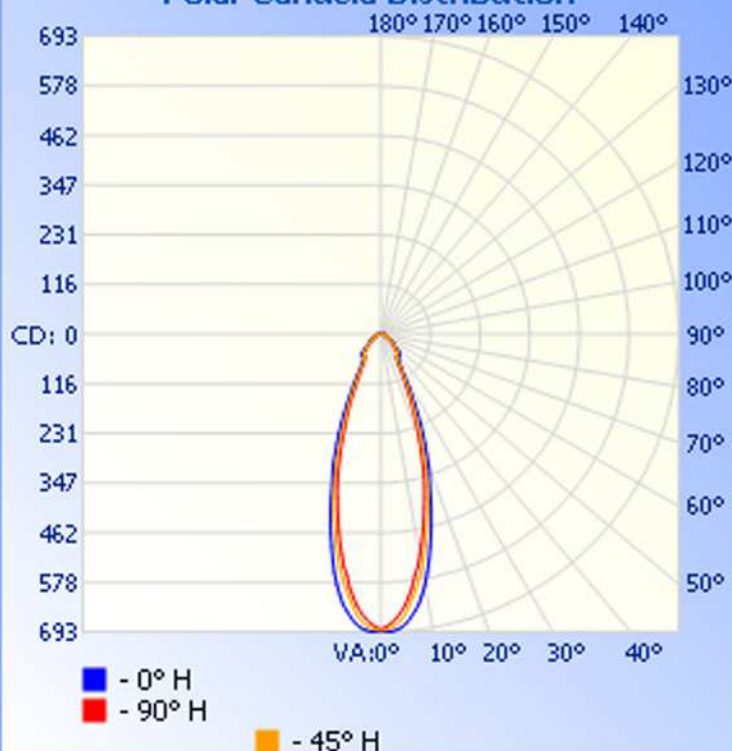

Luminaire Photometric Report

Filename: R30-123-TPW-001AM

Manufacturer: LEDTRONICS -

Luminaire: CLEAR LENS, 120VAC, 3.4W

Luminaire Cat: R30-123-TPW-001AM

Lamp: . LUMEN RATING: 402.5Lms.

Lamp Output: 1 lamp(s), rated lamp lumens: 402.5

Max Candela: 693.0 at Horizontal: 0, Vertical: 0

Luminous Opening: Point

Test: 10-21-10

Flood Summary

Efficiency Lumens Horizontal Spread Vertical Spread

Field (10%): 68.8% 276.9 65.5 73.1

Beam (50%): 37.5% 150.8 33.7 38.1

Total: 100% 402.5

Illuminance at a Distance

Center Beam FC

Beam Width

1.7ft	249.48 fc	1.2ft	1.0ft
3.3ft	62.37 fc	2.3ft	2.0ft
5.0ft	27.72 fc	3.5ft	3.0ft
6.7ft	15.59 fc	4.6ft	4.0ft
8.3ft	9.98 fc	5.8ft	5.1ft
10.0ft	6.93 fc	6.9ft	6.1ft

■ Vert. Spread: 38.1°

■ Horiz. Spread: 33.7°

Polar Candela Distribution

Isofootcandle Plot