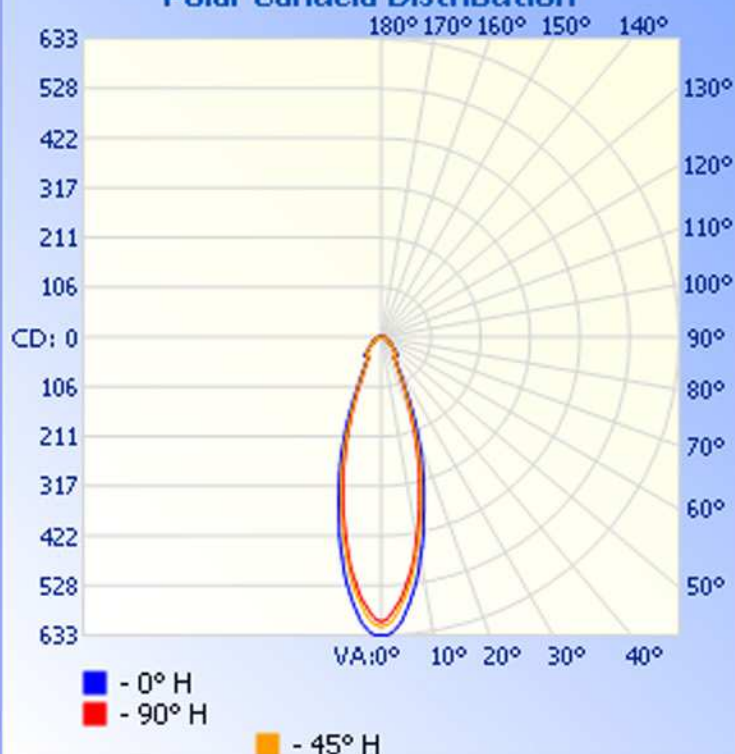

Luminaire Photometric Report

Filename: R30-123-SIW-001AM

Manufacturer: LEDTRONICS -

Luminaire: CLEAR LENS, 120VAC, 3.8W

Luminaire Cat: R30-123-SIW-001AM

Lamp: . LUMEN RATING: 310.8Lms.

Lamp Output: 1 lamp(s), rated lamp lumens: 310.8

Max Candela: 633.0 at Horizontal: 0, Vertical: 1

Luminous Opening: Point

Test: 10-18-10

Flood Summary

Efficiency Lumens Horizontal Spread Vertical Spread

Field (10%): 63.3% 196.6 59.3 62.5

Beam (50%): 32.5% 101.1 29.8 32.9

Total: 100% 310.8

Illuminance at a Distance

Center Beam FC

Beam Width

1.7ft	227.52 fc	1.0ft	0.9ft
3.3ft	56.88 fc	2.0ft	1.8ft
5.0ft	25.28 fc	3.0ft	2.7ft
6.7ft	14.22 fc	3.9ft	3.6ft
8.3ft	9.10 fc	4.9ft	4.4ft
10.0ft	6.32 fc	5.9ft	5.3ft

■ Vert. Spread: 32.9°

■ Horiz. Spread: 29.8°

Polar Candela Distribution