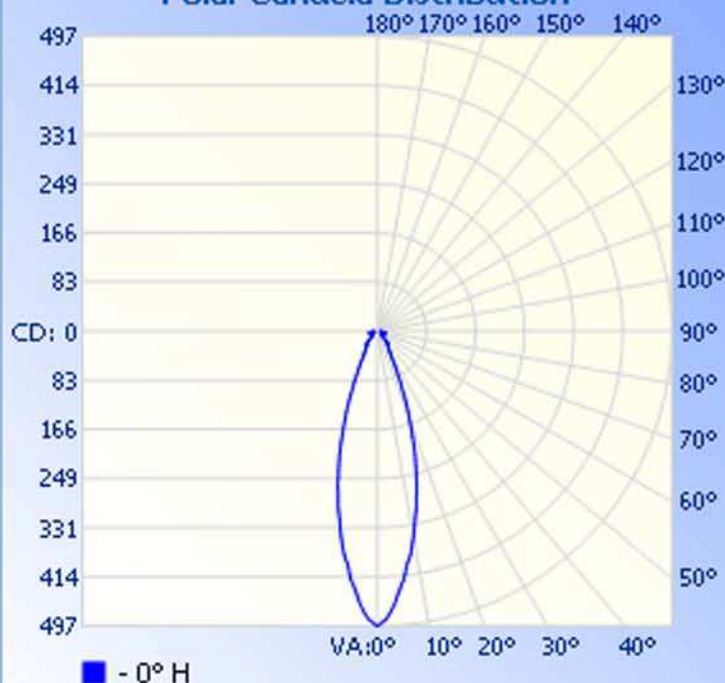

Luminaire Photometric Report

Filename: LED25T10-TPW-120AMD

Manufacturer: LEDTRONICS -

Luminaire: NO LENS, 120VAC, 3.7W

Luminaire Cat: LED25T10-TPW-120AMD

Lamp: . LUMEN RATING: 220.8Lms.

Lamp Output: 1 lamp(s), rated lamp lumens: 220.8

Max Candela: 497.0 at Horizontal: 0, Vertical: 0

Luminous Opening: Point

Test: 6-18-09

Flood Summary

Efficiency Lumens Horizontal Spread Vertical Spread

Field (10%): 66.9% 147.8 58.7 58.7

Beam (50%): 34.7% 76.6 30.6 30.6

Total: 100% 220.8

Illuminance at a Distance

Center Beam FC

Beam Width

1.7ft	178.92 fc	0.9ft
3.3ft	44.73 fc	1.8ft
5.0ft	19.88 fc	2.7ft
6.7ft	11.18 fc	3.6ft
8.3ft	7.16 fc	4.6ft
10.0ft	4.97 fc	5.5ft

■ Beam Spread: 30.6°

Polar Candela Distribution