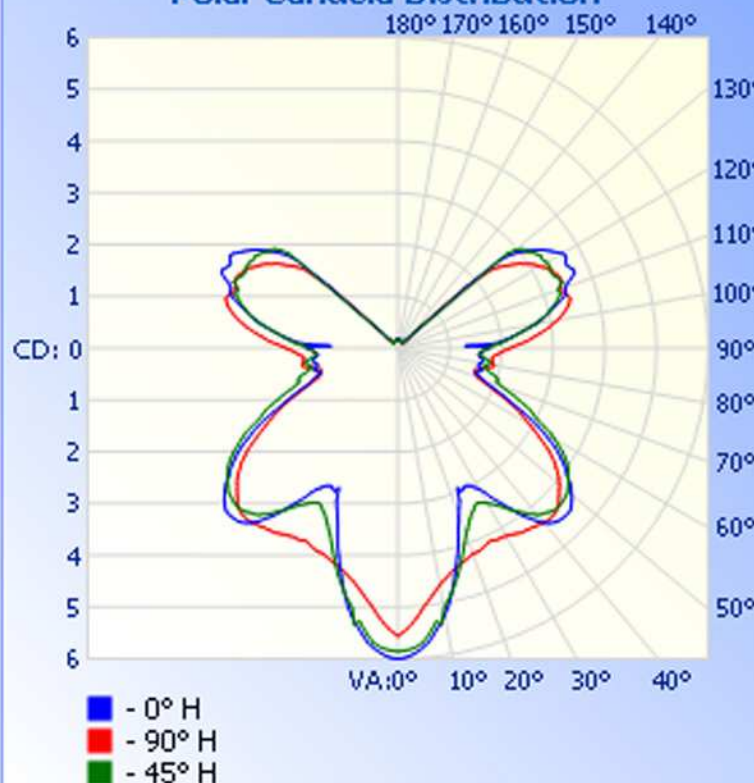

Luminaire Photometric Report

Filename: DEC-G15E12-SIW-120A

Manufacturer: LEDTRONICS -

Luminaire: CLEAR LENS, 120VAC, 1W

Luminaire Cat: DEC-G15E12-SIW-120A

Lamp: . LUMEN RATING: 34.2Lms.

Lamp Output: 1 lamp(s), rated lamp lumens: 34.2

Max Candela: 6.4 at Horizontal: 0, Vertical: 0

Luminous Opening: Point

Test: 12-21-10

Zonal Lumen Summary

Zone	Lumens	% Lamp	% Luminaire
0-30	3.6	10.7%	10.7%
0-40	6.3	18.4%	18.4%
0-60	13.6	39.8%	39.8%
60-90	6.8	19.7%	19.7%
0-90	20.4	59.6%	59.6%
90-180	13.8	40.4%	40.4%
0-180	34.2	100%	100%

Total Efficiency: 100%

Illuminance at a Distance

Center Beam FC

Beam Width

0.8ft	9.27 fc	0.8ft	2.8ft
1.7ft	2.32 fc	1.5ft	5.7ft
2.5ft	1.03 fc	2.3ft	8.5ft
3.3ft	0.58 fc	3.0ft	11.4ft
4.2ft	0.37 fc	3.8ft	14.2ft
5.0ft	0.26 fc	4.5ft	17.0ft

Vert. Spread: 48.7°

Horiz. Spread: 119.2°

Polar Candela Distribution

Isofootcandle Plot