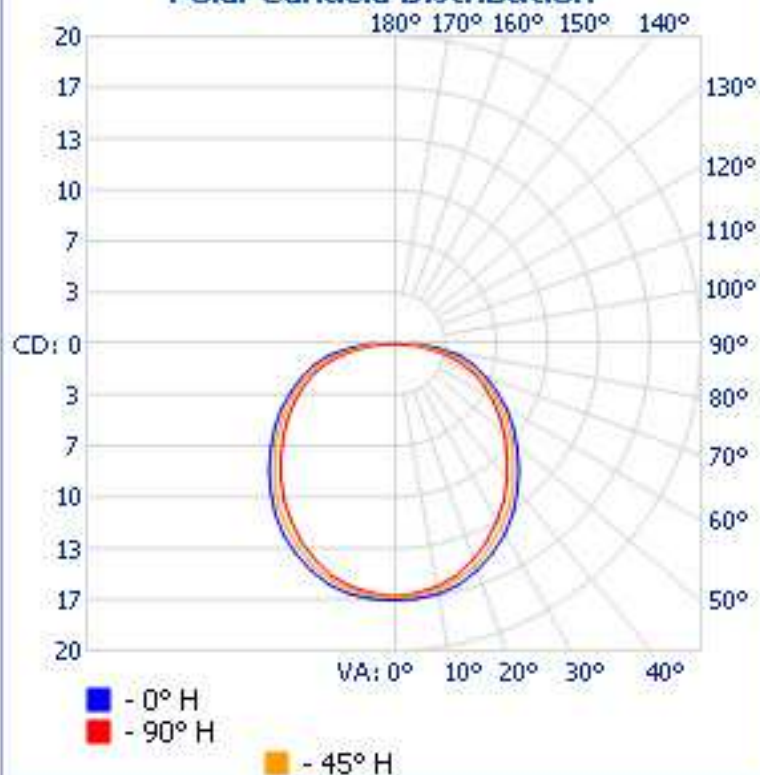

Luminaire Photometric Report

Filename: ELV4195-SIW-120A-SP

Manufacturer: LEDTRONICS

Luminaire: 120VAC, 3.1W

Luminaire Cat: ELV4195-SIW-120A-SP

Lamp: LUMEN RATING: 51.8Lms

Lamp Output: 1 lamp(s), rated Lumens/lamp: 51.8

Max Candela: 16.7 at Horizontal: 0°, Vertical: 0°

Luminous Opening: Point

Test: 2-24-11

Zonal Lumen Summary

Zone	Lumens	% Lamp	% Luminaire
0-30	12.8	24.7%	24.7%
0-40	20.9	40.4%	40.4%
0-60	37.4	72.3%	72.3%
60-90	14.4	27.7%	27.7%
70-100	7.4	14.4%	14.4%
90-120	0	0%	0%
0-90	51.8	100%	100%
90-180	0	0%	0%
0-180	51.8	100%	100%

Illuminance at a Distance

Center Beam FC   Beam Width

0.8ft	24.05 fc	3.0ft	2.4ft
1.7ft	6.01 fc	5.9ft	4.8ft
2.5ft	2.67 fc	8.9ft	7.3ft
3.3ft	1.50 fc	11.8ft	9.7ft
4.2ft	0.96 fc	14.8ft	12.1ft
5.0ft	0.67 fc	17.7ft	14.5ft

■ Vert. Spread: 121.1°   ■ Horiz. Spread: 110.8°

Polar Candela Distribution