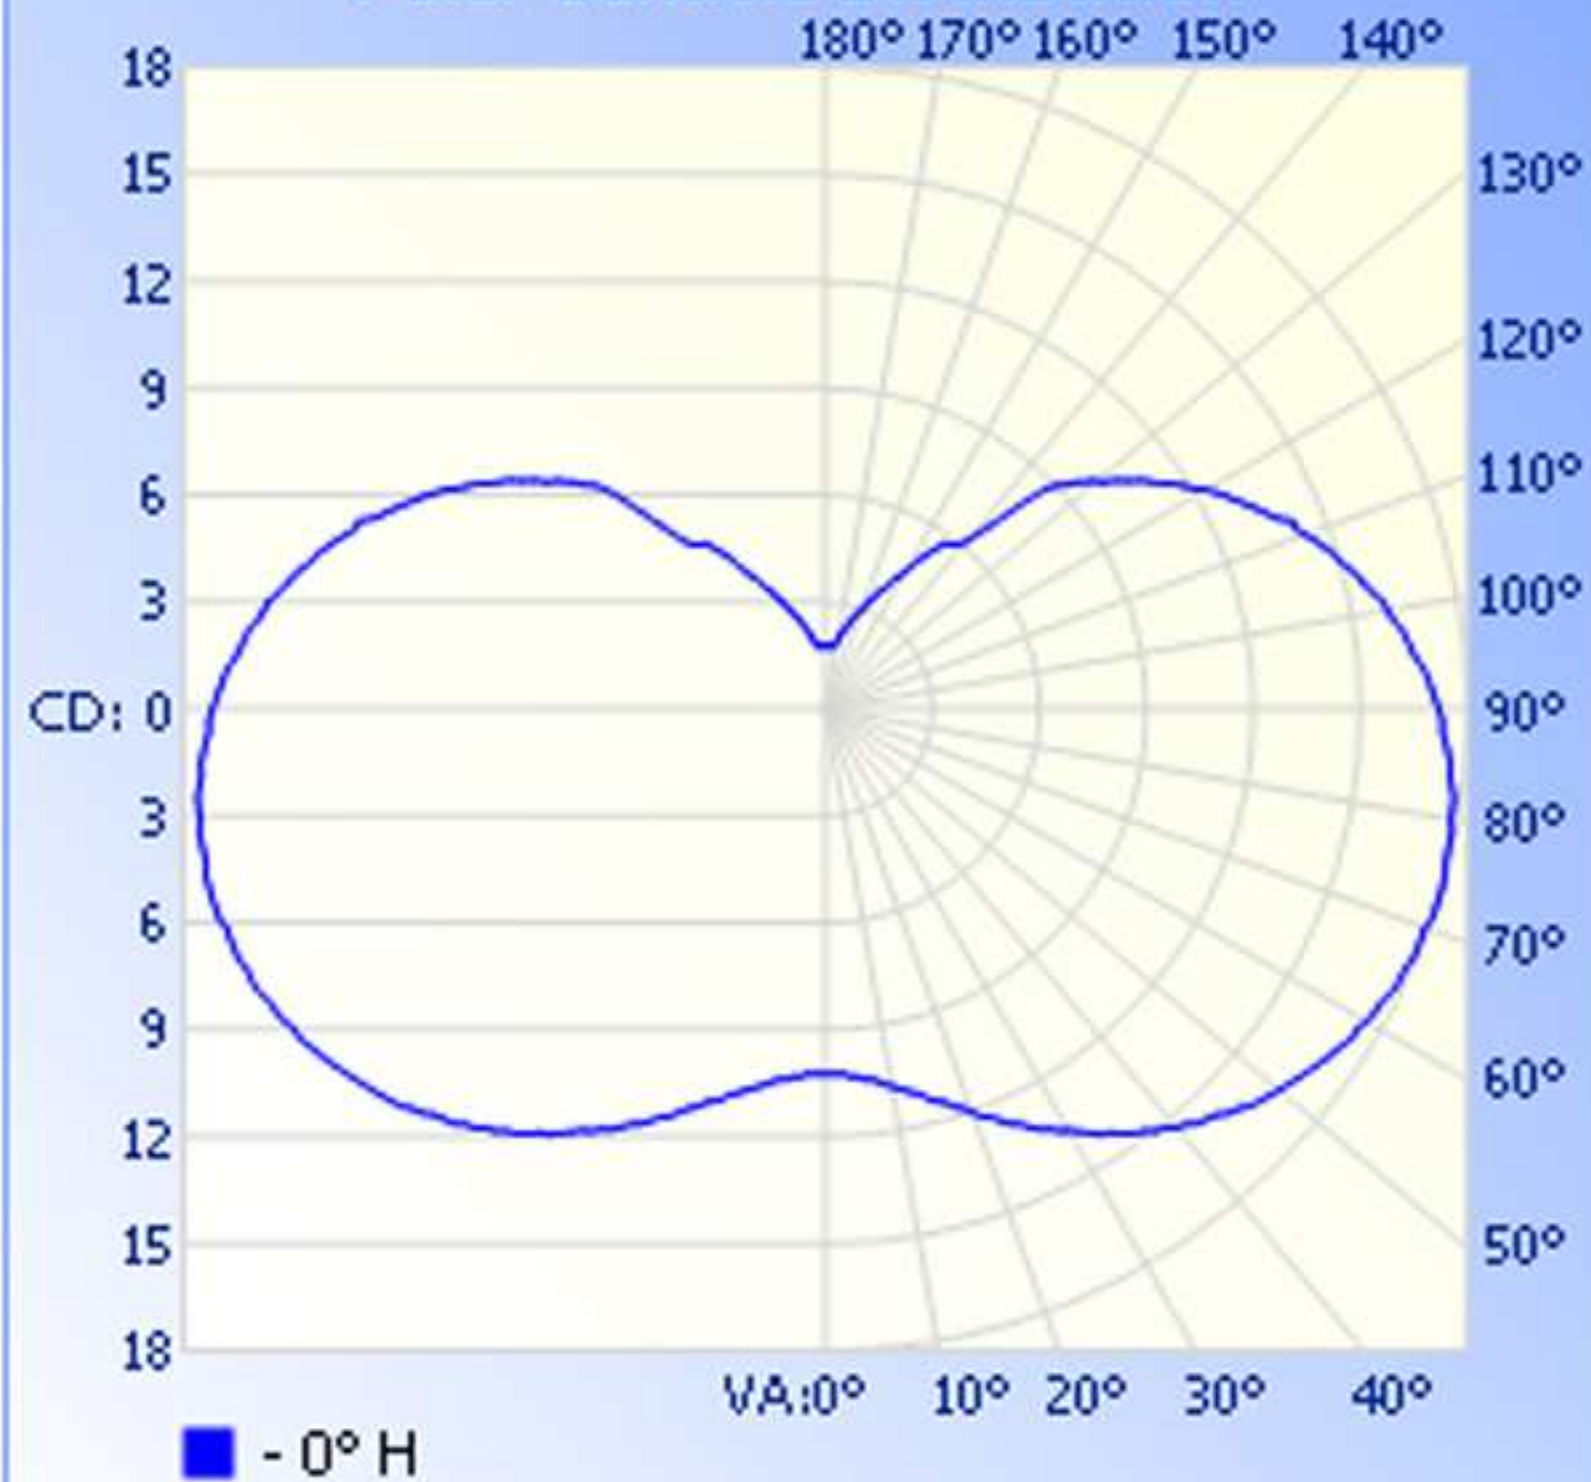

Lamp Output: 1 lamp(s), rated lamp lumens: 173.9

Max Candela: 18.1 at Horizontal: 0, Vertical: 71

Luminous Opening: Point

Test: 4-20-10

Zonal Lumen Summary

Zone	Lumens	% Lamp	% Luminaire
0-30	10.3	5.9%	5.9%
0-40	19.4	11.2%	11.2%
0-60	47.3	27.2%	27.2%
60-90	56.1	32.3%	32.3%
0-90	103.4	59.5%	59.5%
90-180	70.5	40.5%	40.5%
0-180	173.9	100%	100%

Total Efficiency: 100%

Illuminance at a Distance

Center Beam FC Beam Width

0.8ft	14.83 fc	1.7ft
1.7ft	3.71 fc	3.3ft
2.5ft	1.65 fc	5.0ft
3.3ft	0.93 fc	6.7ft
4.2ft	0.59 fc	8.3ft
5.0ft	0.41 fc	10.0ft

■ Beam Spread: 90.0°

Polar Candela Distribution

Isofootcandle Plot