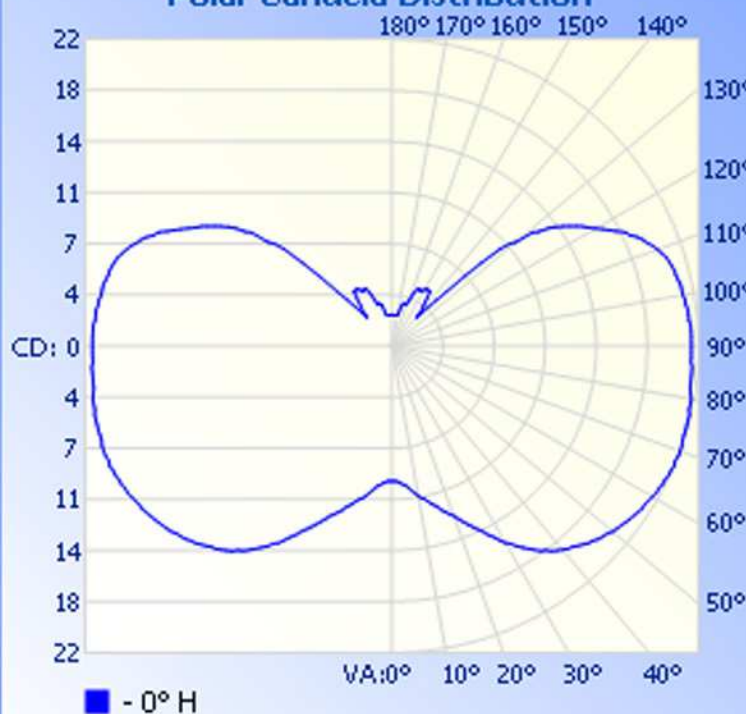

Luminaire Photometric Report

Filename: DEC025M-B11E26-XHW-120AW

Manufacturer: LEDTRONICS -

Luminaire: CLEAR LENS, WARM WHITE, 120VAC, 2.7W

Luminaire Cat: DEC025M-B11E26-XHW-120AW

Lamp: . LUMEN RATING: 209.6Lms.

Lamp Output: 1 lamp(s), rated lamp lumens: 209.6

Max Candela: 21.6 at Horizontal: 0, Vertical: 67

Luminous Opening: Point

Test: 6-7-10

Zonal Lumen Summary

Zone	Lumens	% Lamp	% Luminaire
0-30	10.9	5.2%	5.2%
0-40	21.9	10.5%	10.5%
0-60	55.7	26.6%	26.6%
60-90	67.2	32%	32%
0-90	122.9	58.6%	58.6%
90-180	86.7	41.4%	41.4%
0-180	209.6	100%	100%

Total Efficiency: 100%

Illuminance at a Distance

	Center Beam FC	Beam Width
0.8ft	13.68 fc	0.8ft
1.7ft	3.42 fc	1.6ft
2.5ft	1.52 fc	2.5ft
3.3ft	0.86 fc	3.3ft
4.2ft	0.55 fc	4.1ft
5.0ft	0.38 fc	4.9ft

Beam Spread: 52.5°

Polar Candela Distribution