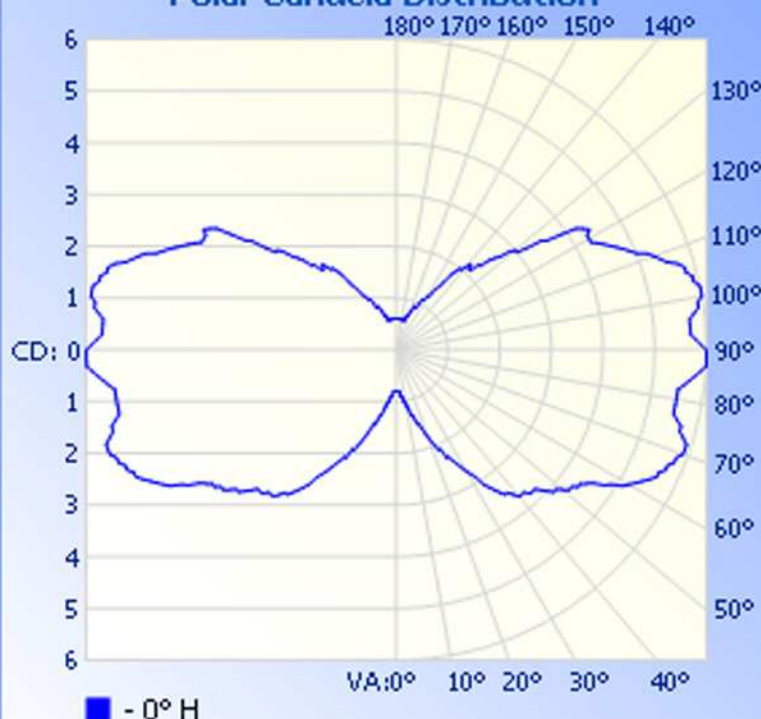

Luminaire Photometric Report

Filename: DEC02-B11E25-XIW-120AW

Manufacturer: LEDTRONICS -

Luminaire: CLEAR LENS, 120VAC, 2.1W

Luminaire Cat: DEC02-B11E25-XIW-120AW

Lamp: . LUMEN RATING: 52.8lms.

Lamp Output: 1 lamp(s), rated lamp lumens: 52.8

Max Candela: 6.0 at Horizontal: 0, Vertical: 87

Luminous Opening: Point

Test: 4-8-10

Zonal Lumen Summary

Zone	Lumens	% Lamp	% Luminaire
0-30	1.5	2.9%	2.9%
0-40	3.6	6.8%	6.8%
0-60	10.8	20.4%	20.4%
60-90	17.9	33.8%	33.8%
0-90	28.6	54.2%	54.2%
90-180	24.2	45.8%	45.8%
0-180	52.8	100%	100%

Total Efficiency: 100%

Illuminance at a Distance

	Center Beam FC	Beam Width
0.8ft	1.15 fc	
1.7ft	0.29 fc	
2.5ft	0.13 fc	
3.3ft	0.07 fc	
4.2ft	0.05 fc	
5.0ft	0.03 fc	

Polar Candela Distribution

Isofootcandle Plot