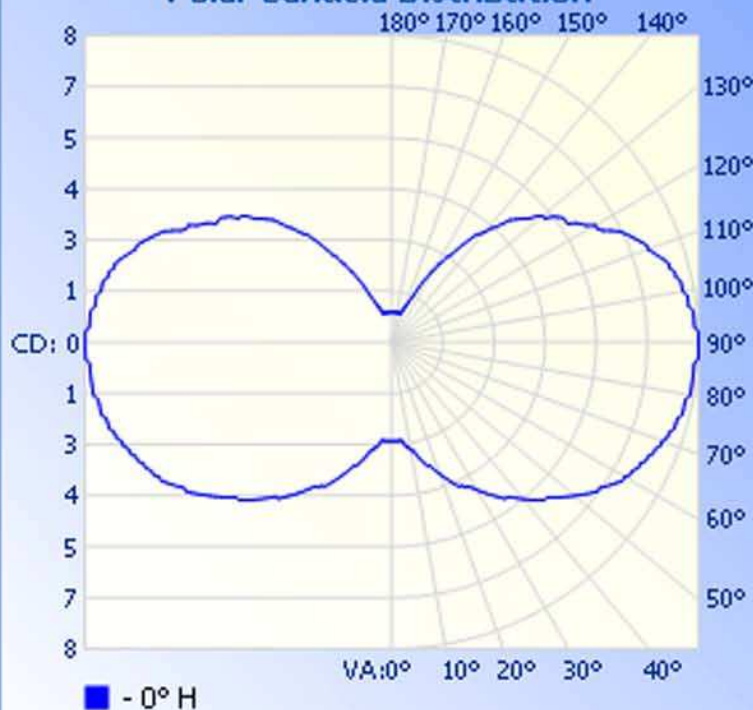

Luminaire Photometric Report

Filename: DEC02-B10E12F-SIW-120AW

Manufacturer: LEDTRONICS -

Luminaire: WITH FROSTED LENS, 120VAC, 2.1W

Luminaire Cat: DEC02-B10E12F-SIW-120AW

Lamp: . LUMEN RATING: 76.2Lms.

Lamp Output: 1 lamp(s), rated lamp lumens: 76.2

Max Candela: 8.1 at Horizontal: 0, Vertical: 87

Luminous Opening: Point

Test: 9-1-09

Zonal Lumen Summary

Zone	Lumens	% Lamp	% Luminaire
0-30	3.1	4.1%	4.1%
0-40	6.3	8.2%	8.2%
0-60	16.8	22.1%	22.1%
60-90	24.4	32%	32%
0-90	41.2	54.1%	54.1%
90-180	35.0	45.9%	45.9%
0-180	76.2	100%	100%

Total Efficiency: 100%

Illuminance at a Distance

	Center Beam FC	Beam Width
0.8ft	3.74 fc	
1.7ft	0.94 fc	
2.5ft	0.42 fc	
3.3ft	0.23 fc	
4.2ft	0.15 fc	
5.0ft	0.10 fc	

Polar Candela Distribution