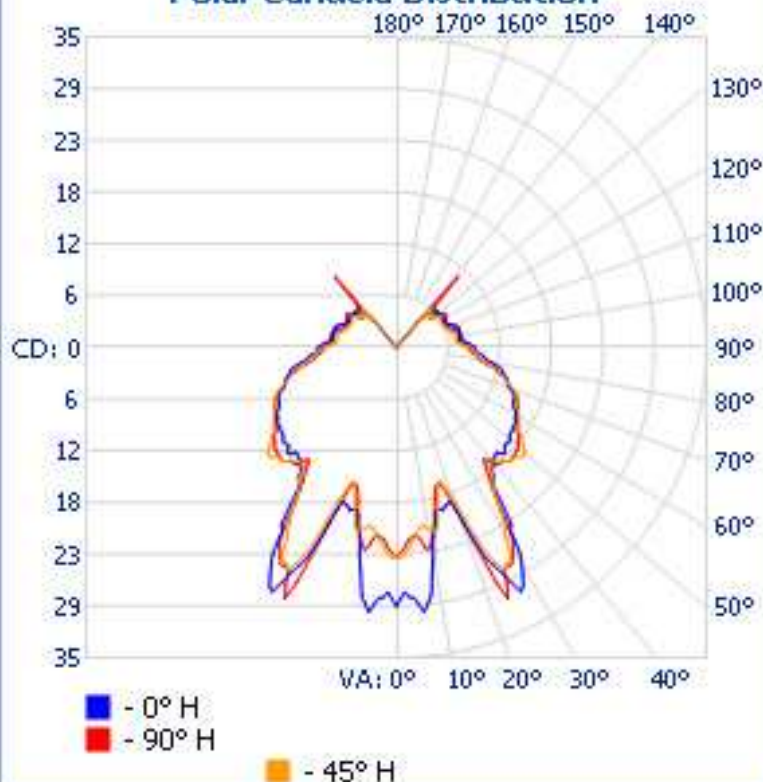

Luminaire Photometric Report

Filename: DEC03W-E12-XHW-120AD

Manufacturer: LEDTRONICS

Luminaire: CLEAR LENS, 120VAC, 3.7W

Luminaire Cat: DEC03W-E12-XHW-120AD

Lamp: LUMEN RATING: 129.8Lms.

Lamp Output: 1 lamp(s), rated Lumens/lamp: 129.8

Max Candela: 31.0 at Horizontal: 90°, Vertical: 24°

Luminous Opening: Point

Test: 8-9-11

Zonal Lumen Summary

Zone	Lumens	% Lamp	% Luminaire
0-30	19.5	15%	15%
0-40	31.9	24.6%	24.6%
0-60	60.6	46.7%	46.7%
60-90	38.0	29.3%	29.3%
70-100	31.3	24.1%	24.1%
90-120	21.4	16.5%	16.5%
0-90	98.6	76%	76%
90-180	31.2	24%	24%
0-180	129.8	100%	100%

Illuminance at a Distance

Center Beam FC   Beam Width

1.7ft	10.51 fc	6.0ft	5.5ft
3.3ft	2.63 fc	11.9ft	11.0ft
5.0ft	1.17 fc	17.9ft	16.6ft
6.7ft	0.66 fc	23.9ft	22.1ft
8.3ft	0.42 fc	29.9ft	27.6ft
10.0ft	0.29 fc	35.8ft	33.1ft

■ Vert. Spread: 121.7°   ■ Horiz. Spread: 117.8°

Polar Candela Distribution