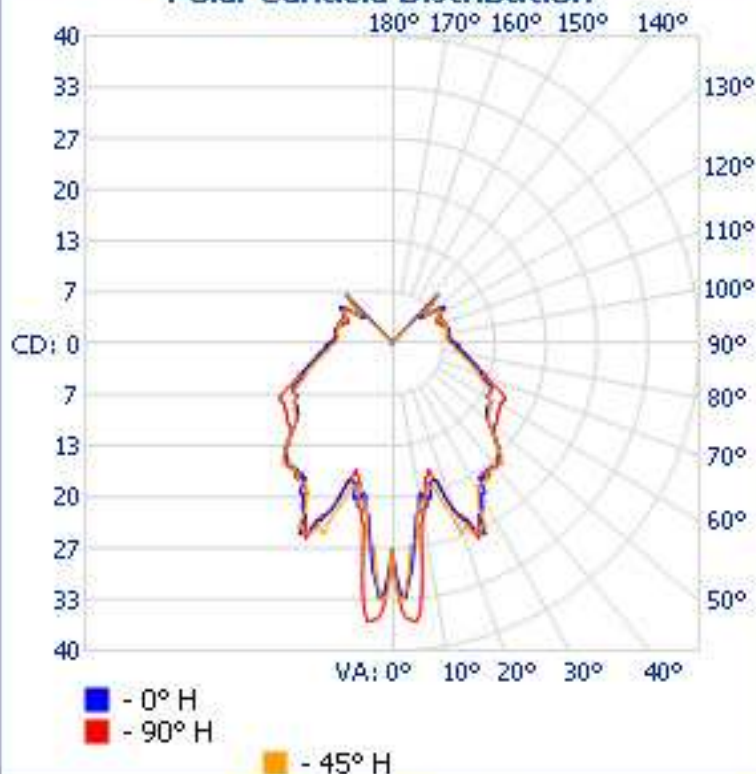

Luminaire Photometric Report

Filename: DEC03W-E12-XIW-120AD

Manufacturer: LEDTRONICS

Luminaire: CLEAR LENS, 120VAC, 3.5W

Luminaire Cat: DEC03W-E12-XIW-120AD

Lamp: LUMEN RATING: 131.1Lms.

Lamp Output: 1 lamp(s), rated Lumens/lamp: 131.1

Max Candela: 36.3 at Horizontal: 90°, Vertical: 5°

Luminous Opening: Point

Test: 4-14-11

Zonal Lumen Summary

Zone	Lumens	% Lamp	% Luminaire
0-30	20.1	15.3%	15.3%
0-40	33.5	25.5%	25.5%
0-60	62.5	47.7%	47.7%
60-90	35.1	26.7%	26.7%
70-100	29.2	22.3%	22.2%
90-120	22.9	17.5%	17.5%
0-90	97.6	74.4%	74.4%
90-180	33.6	25.6%	25.6%
0-180	131.1	100%	100%

Illuminance at a Distance

Center Beam FC Beam Width

0.8ft	38.59 fc	1.8ft	0.4ft
1.7ft	9.65 fc	3.6ft	0.9ft
2.5ft	4.29 fc	5.4ft	1.3ft
3.3ft	2.41 fc	7.2ft	1.7ft
4.2ft	1.54 fc	9.0ft	2.2ft
5.0ft	1.07 fc	10.8ft	2.6ft

■ Vert. Spread: 94.4° ■ Horiz. Spread: 29.1°

Polar Candela Distribution

Isofootcandle Plot