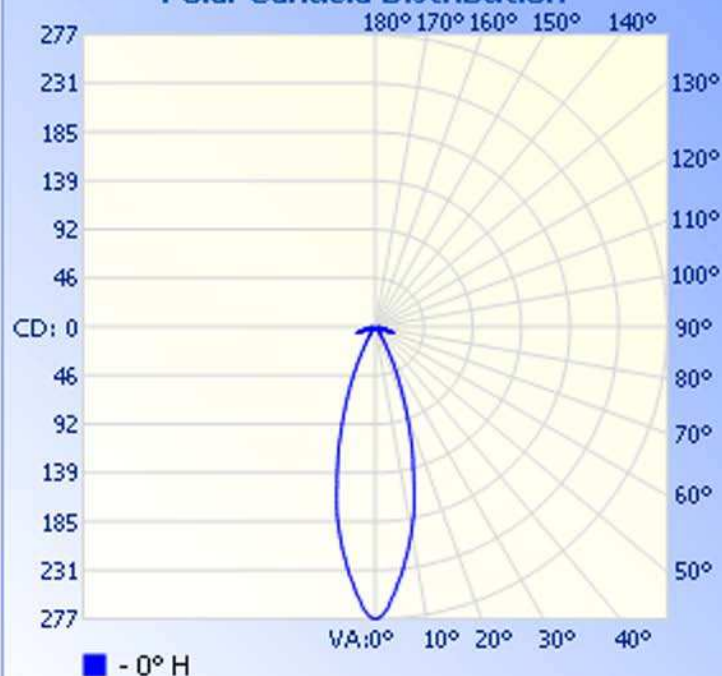

Max Candela: 277.0 at Horizontal: 0, Vertical: 0

Luminous Opening: Point

Test: 7-8-09

Flood Summary

Efficiency Lumens Horizontal Spread Vertical Spread

Field (10%): 67.6% 79.2 56 56

Beam (50%): 35.4% 41.5 30.1 30.1

Total: 100% 117.1

Illuminance at a Distance

Center Beam FC Beam Width

1.7ft	99.72 fc	0.9ft
3.3ft	24.93 fc	1.8ft
5.0ft	11.08 fc	2.7ft
6.7ft	6.23 fc	3.6ft
8.3ft	3.99 fc	4.5ft
10.0ft	2.77 fc	5.4ft

■ Beam Spread: 30.1°

Polar Candela Distribution

Isofootcandle Plot