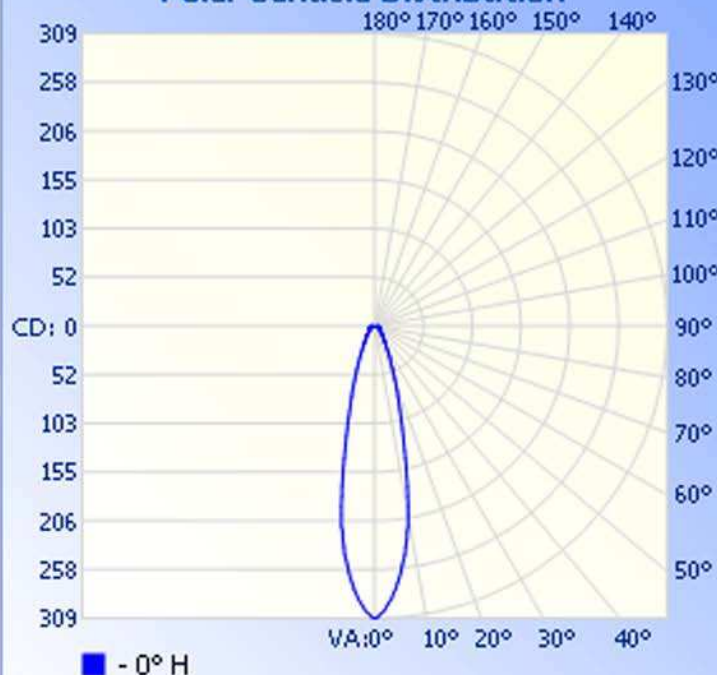

Max Candela: 309.0 at Horizontal: 0, Vertical: 0

Luminous Opening: Point

Test: 7-30-09

Flood Summary

Efficiency Lumens Horizontal Spread Vertical Spread

Field (10%): 63.3% 69.7 54.9 54.9

Beam (50%): 29.8% 32.8 24.9 24.9

Total: 100% 110.1

Illuminance at a Distance

Center Beam FC

Beam Width

1.7ft	111.24 fc	0.7ft
3.3ft	27.81 fc	1.5ft
5.0ft	12.36 fc	2.2ft
6.7ft	6.95 fc	2.9ft
8.3ft	4.45 fc	3.7ft
10.0ft	3.09 fc	4.4ft

■ Beam Spread: 24.9°

Polar Candela Distribution

Isofootcandle Plot