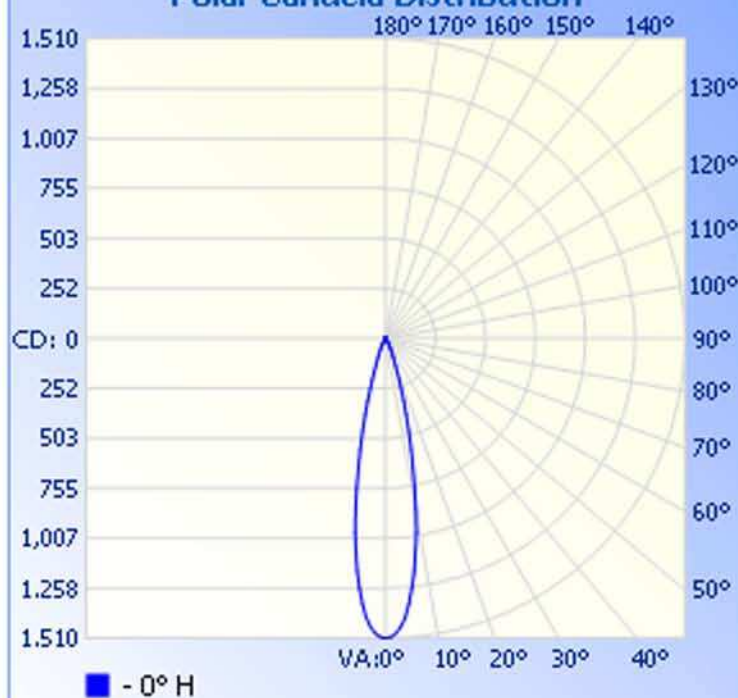

Luminaire Photometric Report

Filename: MR16-6W-XPW-0025

Manufacturer: LEDTRONICS -

Luminaire: LED LENS, 12VAC, 4.2W

Luminaire Cat: MR16-6W-XPW-0025

Lamp: . LUMEN RATING: 271.8Lms.

Lamp Output: 1 lamp(s), rated lamp lumens: 271.8

Max Candela: 1,510.0 at Horizontal: 0, Vertical: 0

Luminous Opening: Point

Test: 10-27-10

Flood Summary

Efficiency Lumens Horizontal Spread Vertical Spread

Field (10%):	83.3%	226.4	40.1	40.1
Beam (50%):	47.8%	130.0	22.3	22.3
Total:	100%	271.8		

Illuminance at a Distance

Center Beam FC Beam Width

1.7ft	543.60 fc	0.7ft
3.3ft	135.90 fc	1.3ft
5.0ft	60.40 fc	2.0ft
6.7ft	33.98 fc	2.6ft
8.3ft	21.74 fc	3.3ft
10.0ft	15.10 fc	3.9ft

■ Beam Spread: 22.3°

Polar Candela Distribution