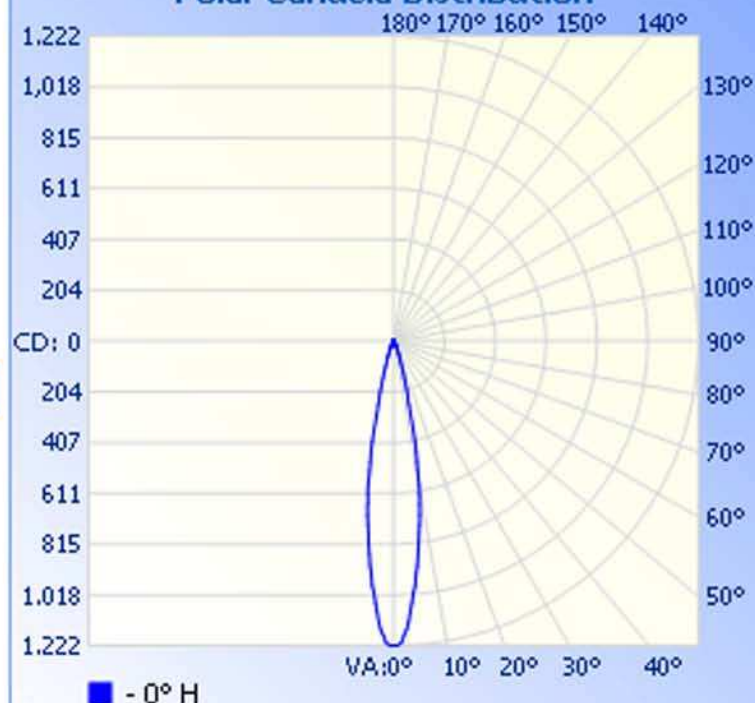

Max Candela: 1,222.0 at Horizontal: 0, Vertical: 0

Luminous Opening: Point

Test: 3-18-09

Flood Summary

Efficiency Lumens Horizontal Spread Vertical Spread

Field (10%): 77.3% 133.7 34.4 34.4

Beam (50%): 42.2% 73.0 19.2 19.2

Total: 100% 173.0

Illuminance at a Distance

Center Beam FC

Beam Width

1.7ft	439.92 fc	0.6ft
3.3ft	109.98 fc	1.1ft
5.0ft	48.88 fc	1.7ft
6.7ft	27.50 fc	2.3ft
8.3ft	17.60 fc	2.8ft
10.0ft	12.22 fc	3.4ft

■ Beam Spread: 19.2°

Polar Candela Distribution

Isofootcandle Plot