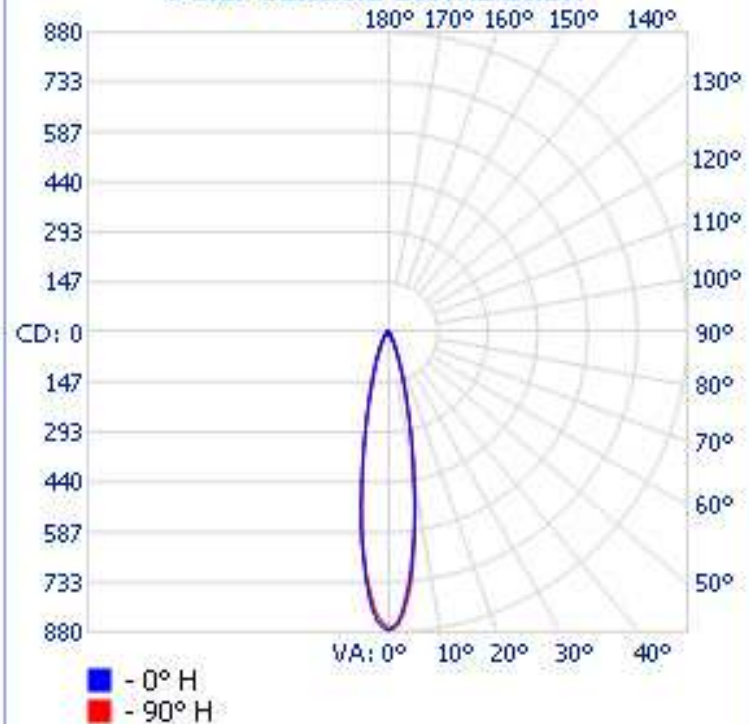

Luminaire Photometric Report

Filename: MR16-4W-XHW-0035

Manufacturer: LEDTRONICS

Luminaire: CLEAR LENS, 12VAC, 4.0W

Luminaire Cat: MR16-4W-XHW-0035

Lamp: LUMEN RATING: 180.2Lms

Lamp Output: 1 lamp(s), rated Lumens/lamp: 180.2

Max Candela: 874.0 at Horizontal: 0°, Vertical: 0°

Luminous Opening: Point

Test: 7-27-11

Flood Summary

Efficiency Lumens Horizontal Spread Vertical Spread

Field (10%):	72.4%	130.4	44.1	43.9
Beam (50%):	34%	61.2	20.1	20.1
Total:	100%	180.2		

Illuminance at a Distance

Center Beam FC

Beam Width

1.7ft	314.64 fc	0.6ft	0.6ft
3.3ft	78.66 fc	1.2ft	1.2ft
5.0ft	34.96 fc	1.8ft	1.8ft
6.7ft	19.67 fc	2.4ft	2.4ft
8.3ft	12.59 fc	3.0ft	3.0ft
10.0ft	8.74 fc	3.5ft	3.6ft

■ Vert. Spread: 20.1°

■ Horiz. Spread: 20.1°

Polar Candela Distribution

Isofootcandle Plot