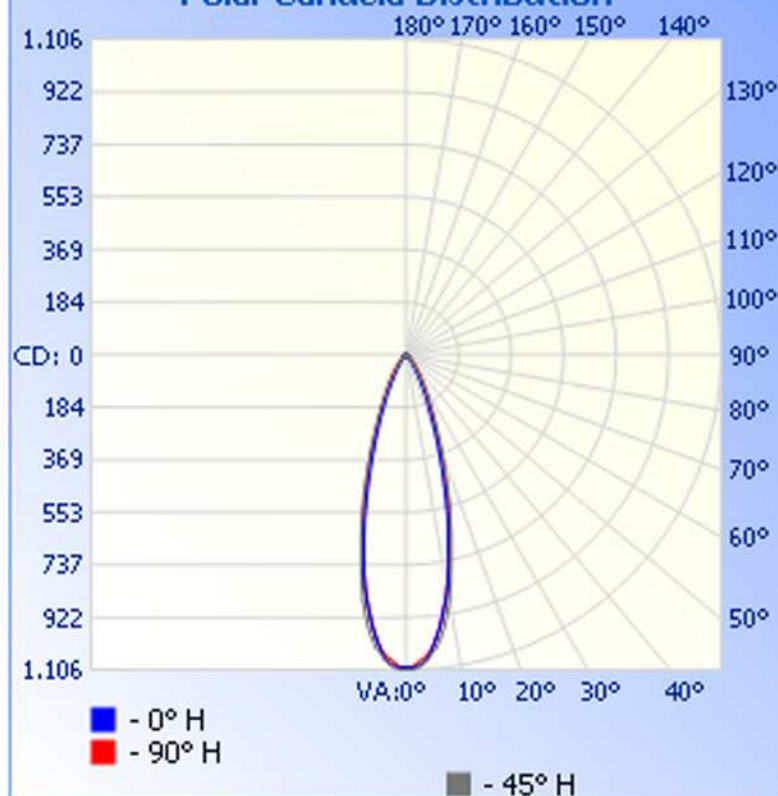

Luminaire Photometric Report

Filename: MR16-6W-XIW-003M @12VAC

Manufacturer: LEDTRONICS

Luminaire: CLEAR PRISMATIC LENS, 12VAC, 7.3W

Luminaire Cat: MR16-6W-XIW-003M

Lamp: LUMEN RATING: 418.6Lms

Lamp Output: 1 lamp(s), rated lamp lumens: 418.6

Max Candela: 1,106.0 at Horizontal: 45, Vertical: 0

Luminous Opening: Point

Test: 3-20-12

Zonal Lumen Summary

Zone	Lumens	% Lamp	% Luminaire
0-30	346.0	82.7%	82.7%
0-40	386.3	92.3%	92.3%
0-60	410.0	97.9%	97.9%
60-90	8.6	2.1%	2.1%
0-90	418.6	100%	100%
90-180	0	0%	0%
0-180	418.6	100%	100%

Total Efficiency: 100%

Illuminance at a Distance

Center Beam FC Beam Width

1.7ft	395.28 fc	0.9ft	0.9ft
3.3ft	98.82 fc	1.8ft	1.9ft
5.0ft	43.92 fc	2.7ft	2.8ft
6.7ft	24.71 fc	3.6ft	3.7ft
8.3ft	15.81 fc	4.5ft	4.7ft
10.0ft	10.98 fc	5.4ft	5.6ft

Vert. Spread: 30.0°

Horiz. Spread: 31.2°

Polar Candela Distribution

Isofootcandle Plot