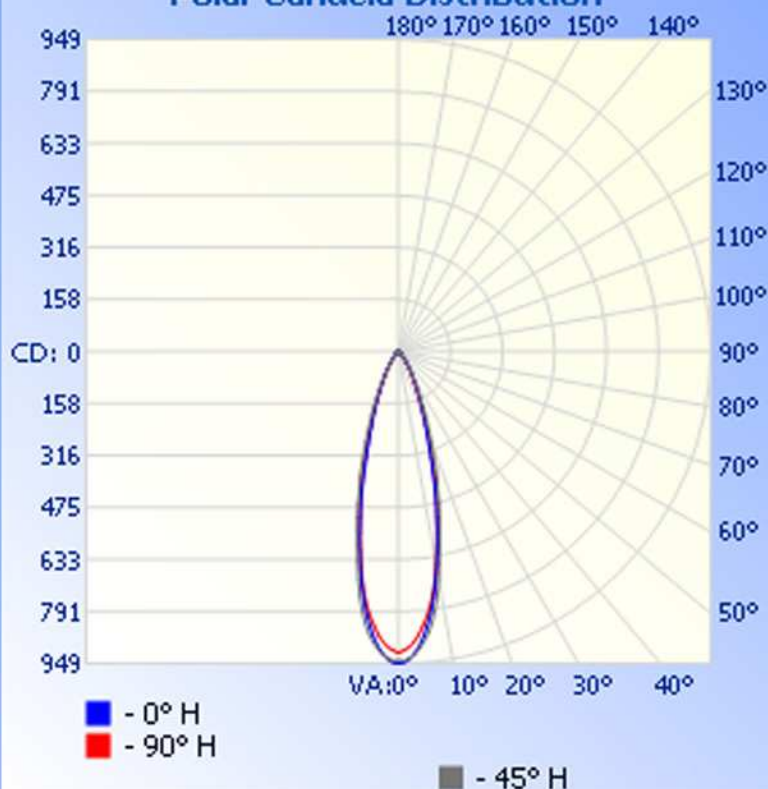

Luminaire Photometric Report

Filename: MR16-6W-XHW-003M @12VAC

Manufacturer: LEDTRONICS

Luminaire: CLEAR PRISMATIC LENS, 12VAC, 7.4W

Luminaire Cat: MR16-6W-XHW-003M

Lamp: LUMEN RATING: 328.3Lms

Lamp Output: 1 lamp(s), rated lamp lumens: 328.3

Max Candela: 949.0 at Horizontal: 0, Vertical: 0

Luminous Opening: Point

Test: 3-19-12

Zonal Lumen Summary

Zone	Lumens	% Lamp	% Luminaire
0-30	273.3	83.2%	83.2%
0-40	303.2	92.3%	92.3%
0-60	320.7	97.7%	97.7%
60-90	7.6	2.3%	2.3%
0-90	328.3	100%	100%
90-180	0	0%	0%
0-180	328.3	100%	100%

Total Efficiency: 100%

Illuminance at a Distance

Center Beam FC Beam Width

1.7ft	341.64 fc	0.8ft	0.8ft
3.3ft	85.41 fc	1.7ft	1.7ft
5.0ft	37.96 fc	2.5ft	2.5ft
6.7ft	21.35 fc	3.3ft	3.3ft
8.3ft	13.67 fc	4.1ft	4.2ft
10.0ft	9.49 fc	5.0ft	5.0ft

■ Vert. Spread: 27.9°

■ Horiz. Spread: 28.2°

Polar Candela Distribution

Isofootcandle Plot