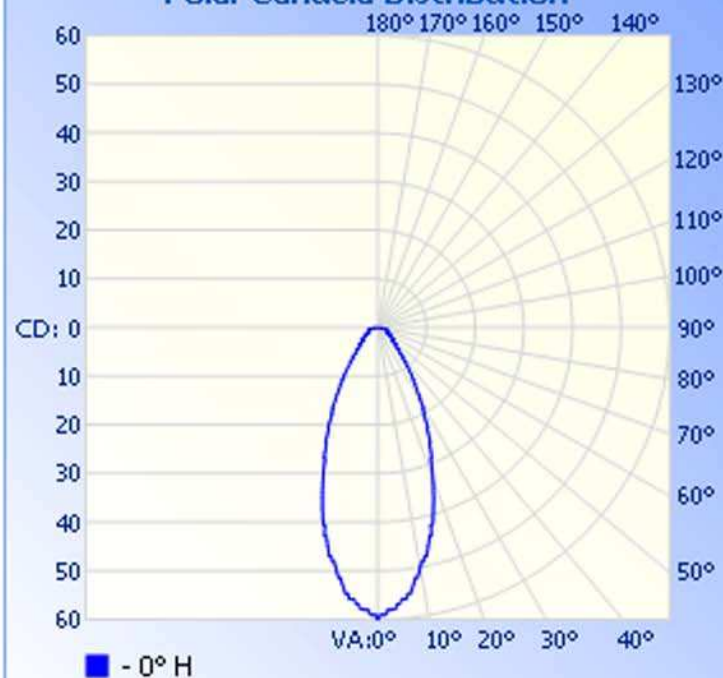

Max Candela: 60.0 at Horizontal: 0, Vertical: 0

Luminous Opening: Point

Test: 7-21-09

Flood Summary

Efficiency Lumens Horizontal Spread Vertical Spread

Field (10%):	78.9%	37.8	85	85
Beam (50%):	39.4%	18.9	43.8	43.8
Total:	100.1%	47.9		

Illuminance at a Distance

Center Beam FC Beam Width

1.7ft	21.60 fc	1.3ft
3.3ft	5.40 fc	2.7ft
5.0ft	2.40 fc	4.0ft
6.7ft	1.35 fc	5.4ft
8.3ft	0.86 fc	6.7ft
10.0ft	0.60 fc	8.0ft

■ Beam Spread: 43.8°

Polar Candela Distribution