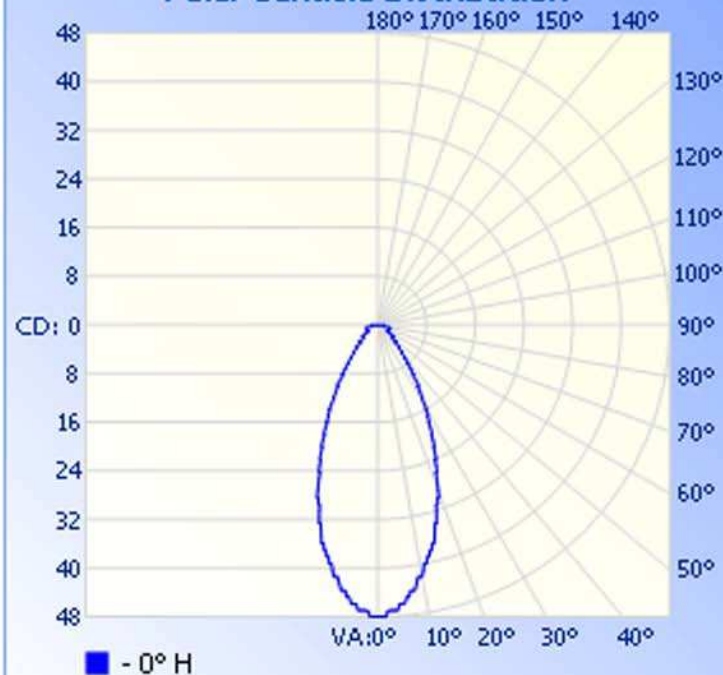

Max Candela: 48.0 at Horizontal: 0, Vertical: 0

Luminous Opening: Point

Test: 7-16-09

Flood Summary

Efficiency Lumens Horizontal Spread Vertical Spread

Field (10%):	77.8%	32.1	87	87
Beam (50%):	42.6%	17.6	46.4	46.4
Total:	100%	41.3		

Illuminance at a Distance

Center Beam FC

Beam Width

1.7ft	17.28 fc	1.4ft
3.3ft	4.32 fc	2.9ft
5.0ft	1.92 fc	4.3ft
6.7ft	1.08 fc	5.7ft
8.3ft	0.69 fc	7.2ft
10.0ft	0.48 fc	8.6ft

■ Beam Spread: 46.4°

Polar Candela Distribution