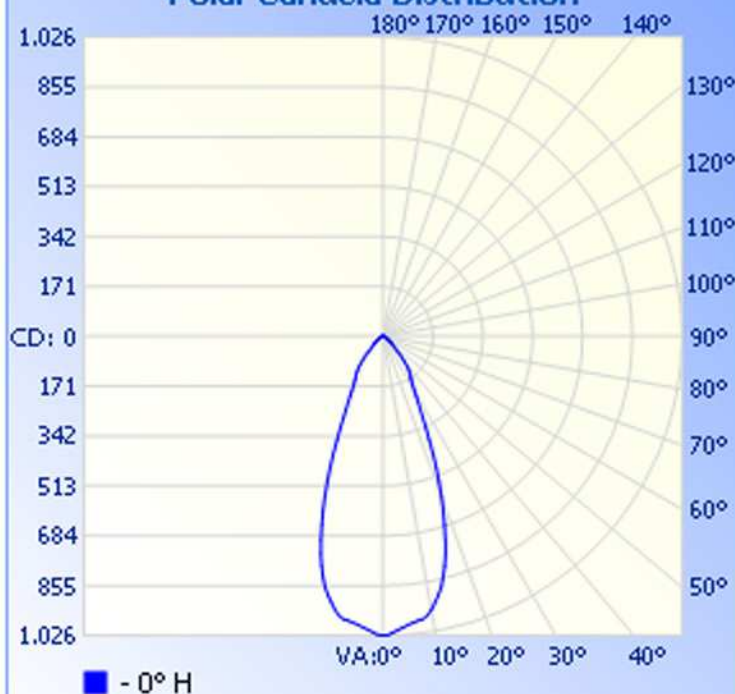

Max Candela: 1,026.0 at Horizontal: 0, Vertical: 0

Luminous Opening: Point

Test: 10-26-10

Flood Summary

Efficiency Lumens Horizontal Spread Vertical Spread

Field (10%): 86.9% 591.2 82.3 82.3

Beam (50%): 51.1% 347.6 42.9 42.9

Total: 100% 680.0

Illuminance at a Distance

Center Beam FC Beam Width

1.7ft	369.36 fc	1.3ft
3.3ft	92.34 fc	2.6ft
5.0ft	41.04 fc	3.9ft
6.7ft	23.09 fc	5.2ft
8.3ft	14.77 fc	6.6ft
10.0ft	10.26 fc	7.9ft

■ Beam Spread: 42.9°

Polar Candela Distribution

Isofootcandle Plot