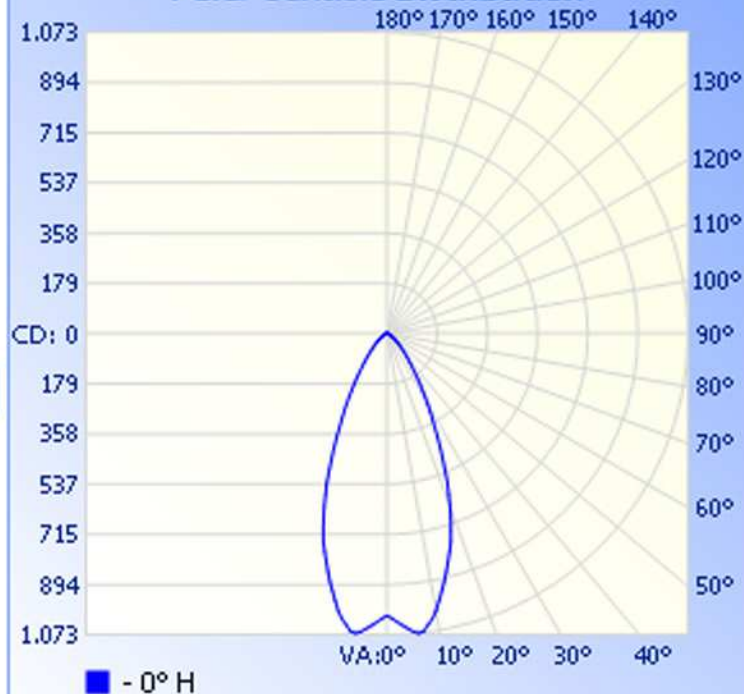

Max Candela: 1,073.0 at Horizontal: 0, Vertical: 6

Luminous Opening: Point

Test: 10-26-10

Flood Summary

	Efficiency	Lumens	Horizontal Spread	Vertical Spread
Field (10%):	86.9%	662.2	81.5	81.1
Beam (50%):	51.9%	395.7	45.3	44.6
Total:	100%	762.1		

Illuminance at a Distance

Center Beam FC Beam Width

1.7ft	361.80 fc	1.4ft	1.4ft
3.3ft	90.45 fc	2.7ft	2.8ft
5.0ft	40.20 fc	4.1ft	4.2ft
6.7ft	22.61 fc	5.5ft	5.6ft
8.3ft	14.47 fc	6.8ft	7.0ft
10.0ft	10.05 fc	8.2ft	8.4ft

■ Vert. Spread: 44.6°

■ Horiz. Spread: 45.3°

Polar Candela Distribution

Isofootcandle Plot