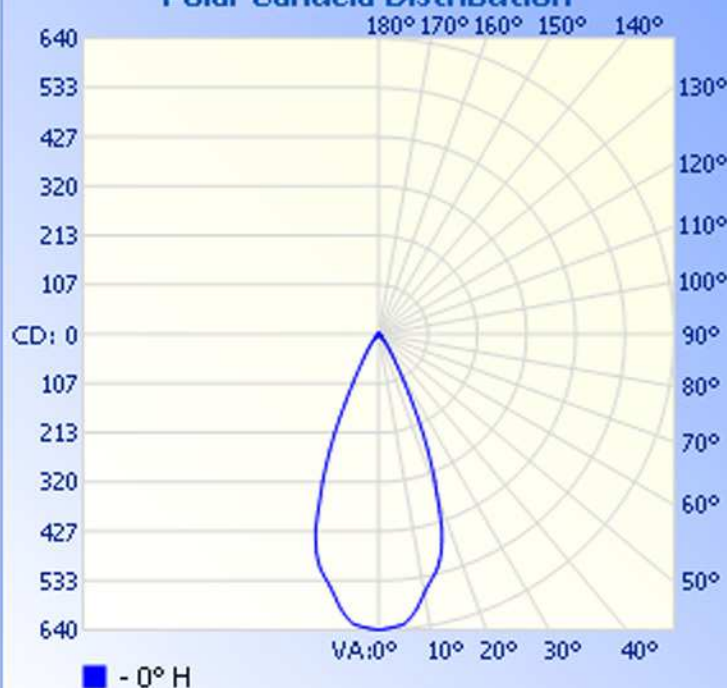

Max Candela: 640.0 at Horizontal: 0, Vertical: 0

Luminous Opening: Point

Test: 10-25-10

Flood Summary

Efficiency Lumens Horizontal Spread Vertical Spread

Field (10%): 89.2% 297.3 64.2 64.2

Beam (50%): 64.8% 215.9 43 43

Total: 100% 333.3

Illuminance at a Distance

Center Beam FC Beam Width

| | | |
|--------|-----------|-------|
| 1.7ft | 230.40 fc | 1.3ft |
| 3.3ft | 57.60 fc | 2.6ft |
| 5.0ft | 25.60 fc | 3.9ft |
| 6.7ft | 14.40 fc | 5.3ft |
| 8.3ft | 9.22 fc | 6.6ft |
| 10.0ft | 6.40 fc | 7.9ft |

■ Beam Spread: 43.0°

Polar Candela Distribution

Isofootcandle Plot