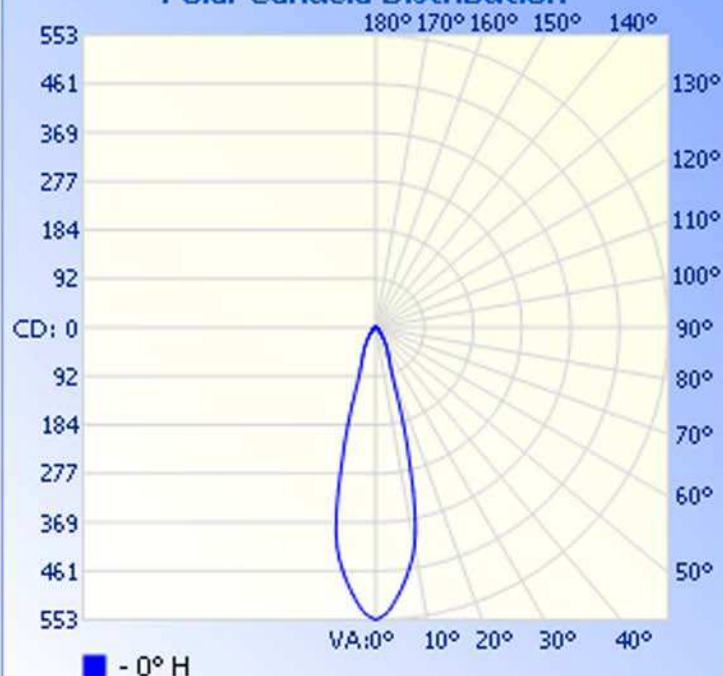

Luminaire Photometric Report

Filename: GU10-6W-XPW-003M

Manufacturer: LEDTRONICS -

Luminaire: WITH LED LENS, 120VAC, 5W

Luminaire Cat: GU10-6W-XPW-003M

Lamp: . LUMEN RATING: 147.7Lms.

Lamp Output: 1 lamp(s), rated lamp lumens: 173.3

Max Candela: 553.0 at Horizontal: 0, Vertical: 0

Luminous Opening: Point

Test: 5-7-09

Flood Summary

Efficiency Lumens Horizontal Spread Vertical Spread

Field (10%):	71.1%	123.2	50.9	50.9
Beam (50%):	42.6%	73.8	27.8	27.8
Total:	100%	173.3		

Illuminance at a Distance

Center Beam FC Beam Width

1.7ft	199.08 fc	0.8ft
3.3ft	49.77 fc	1.6ft
5.0ft	22.12 fc	2.5ft
6.7ft	12.44 fc	3.3ft
8.3ft	7.96 fc	4.1ft
10.0ft	5.53 fc	4.9ft

■ Beam Spread: 27.8°

Polar Candela Distribution