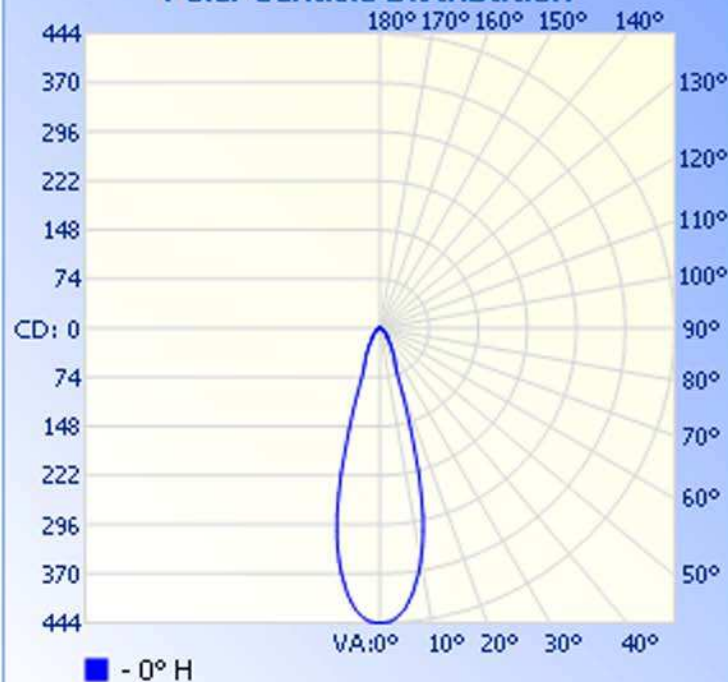

Max Candela: 444.0 at Horizontal: 0, Vertical: 0

Luminous Opening: Point

Test: 5-7-09

Flood Summary

Efficiency Lumens Horizontal Spread Vertical Spread

Field (10%): 71.4% 114.9 54.7 54.7

Beam (50%): 45.1% 72.5 30.2 30.2

Total: 100% 160.9

Illuminance at a Distance

Center Beam FC Beam Width

1.7ft	159.84 fc	0.9ft
3.3ft	39.96 fc	1.8ft
5.0ft	17.76 fc	2.7ft
6.7ft	9.99 fc	3.6ft
8.3ft	6.39 fc	4.5ft
10.0ft	4.44 fc	5.4ft

■ Beam Spread: 30.2°

Polar Candela Distribution

Isofootcandle Plot