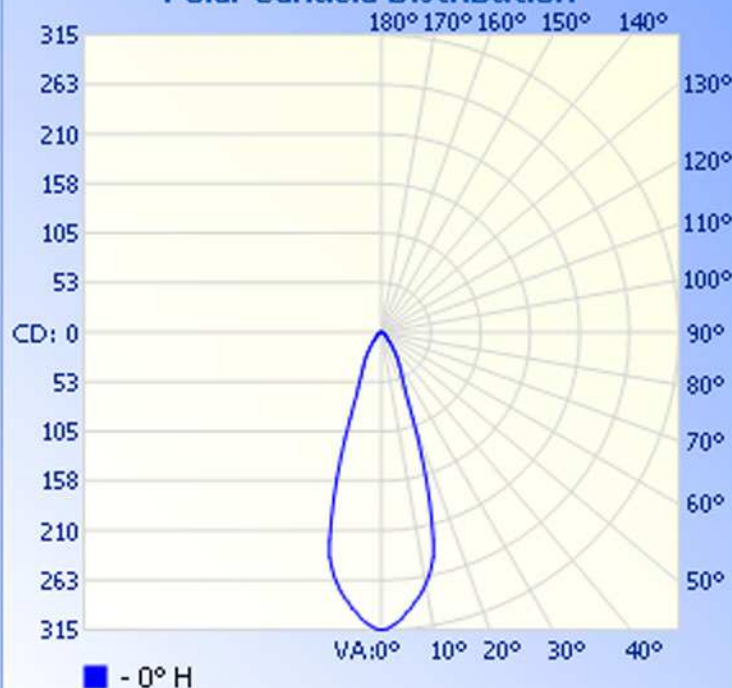

Luminaire Photometric Report

Filename: GU10-6W-XHW-003M

Manufacturer: LEDTRONICS -

Luminaire: LED LENS, 120VAC, 4W

Luminaire Cat: GU10-6W-XHW-003M

Lamp: . LUMEN RATING: 138.7Lms.

Lamp Output: 1 lamp(s), rated lamp lumens: 138.7

Max Candela: 315.0 at Horizontal: 0, Vertical: 0

Luminous Opening: Point

Test: 6-30-10

Flood Summary

Efficiency Lumens Horizontal Spread Vertical Spread

Field (10%):	79.3%	110.0	64	64
Beam (50%):	50.2%	69.7	34.4	34.4
Total:	100%	138.7		

Illuminance at a Distance

Center Beam FC Beam Width

1.7ft	113.40 fc	1.0ft
3.3ft	28.35 fc	2.1ft
5.0ft	12.60 fc	3.1ft
6.7ft	7.09 fc	4.1ft
8.3ft	4.54 fc	5.2ft
10.0ft	3.15 fc	6.2ft

■ Beam Spread: 34.4°

Polar Candela Distribution