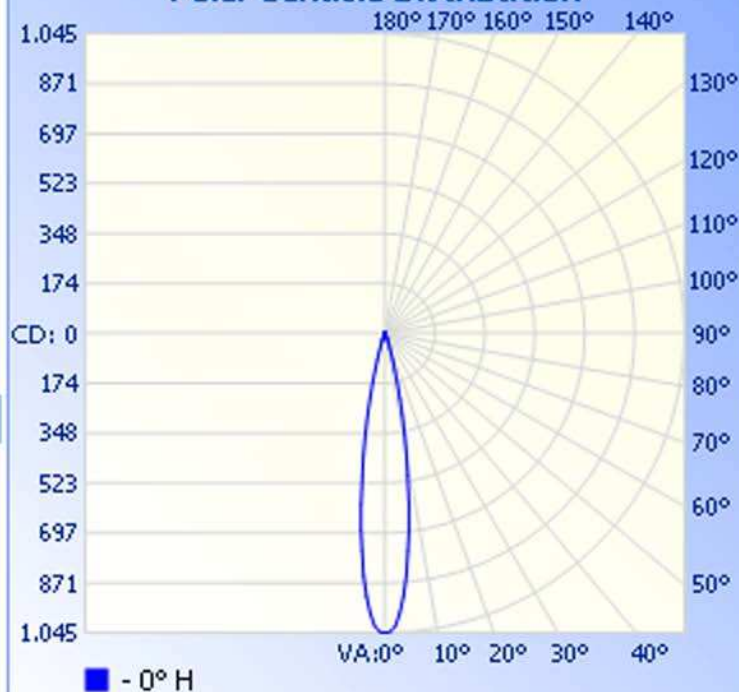

Max Candela: 1,045.0 at Horizontal: 0, Vertical: 0

Luminous Opening: Point

Test: 6-20-08B

Flood Summary

Efficiency Lumens Horizontal Spread Vertical Spread

Field (10%): 80.8% 99.2 32 32

Beam (50%): 45.6% 56.0 17.6 17.6

Total: 100% 122.7

Illuminance at a Distance

Center Beam FC

Beam Width

1.7ft	376.20 fc	0.5ft
3.3ft	94.05 fc	1.0ft
5.0ft	41.80 fc	1.5ft
6.7ft	23.51 fc	2.1ft
8.3ft	15.05 fc	2.6ft
10.0ft	10.45 fc	3.1ft

■ Beam Spread: 17.6°

Polar Candela Distribution

Isofootcandle Plot