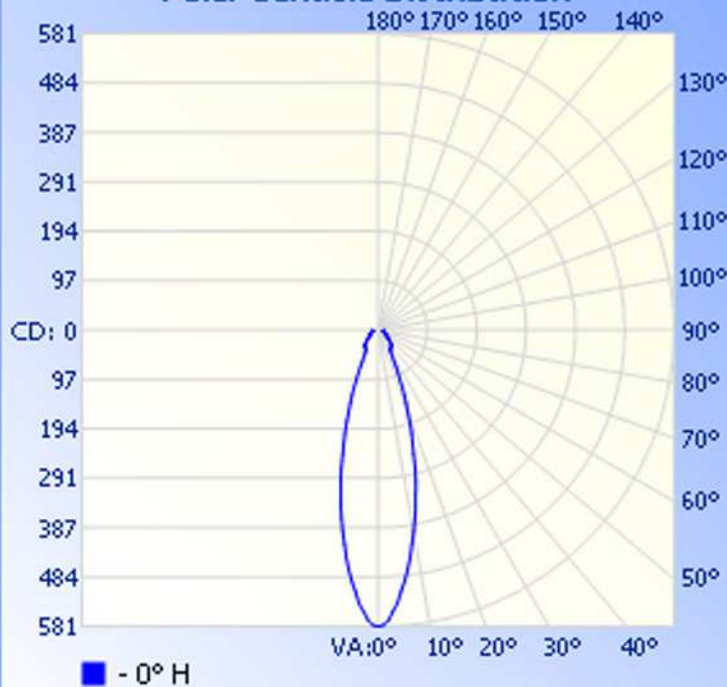

Max Candela: 581.0 at Horizontal: 0, Vertical: 0

Luminous Opening: Point

Test: 3-23-10

Flood Summary

Efficiency Lumens Horizontal Spread Vertical Spread

Field (10%): 57.9% 162.0 57.1 57.1

Beam (50%): 29.4% 82.2 29.1 29.1

Total: 100% 280.0

Illuminance at a Distance

Center Beam FC Beam Width

1.7ft	209.16 fc	0.9ft
3.3ft	52.29 fc	1.7ft
5.0ft	23.24 fc	2.6ft
6.7ft	13.07 fc	3.5ft
8.3ft	8.37 fc	4.3ft
10.0ft	5.81 fc	5.2ft

■ Beam Spread: 29.1°

Polar Candela Distribution

Isofootcandle Plot