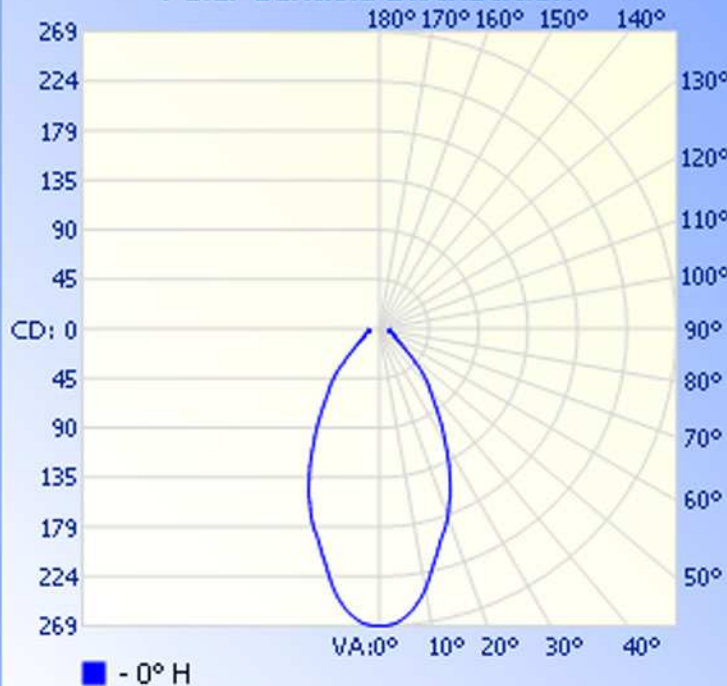

Luminaire Photometric Report

Filename: R30-123-TPW-120AWD

Manufacturer: LEDTRONICS -

Luminaire: CLEAR LENS, 120VAC, 5.2W

Luminaire Cat: R30-123-TPW-120AWD

Lamp: . LUMEN RATING: 310.0Lms.

Lamp Output: 1 lamp(s), rated lamp lumens: 310

Max Candela: 269.0 at Horizontal: 0, Vertical: 0

Luminous Opening: Point

Test: 3-23-10

Flood Summary

	Efficiency	Lumens	Horizontal Spread	Vertical Spread
Field (10%):	84.6%	262.3	108.4	108.4
Beam (50%):	44.4%	137.5	55.3	55.3
Total:	100%	310.0		

Illuminance at a Distance

■ Vert. Spread: 55.3°   ■ Horiz. Spread: 55.3°

Polar Candela Distribution