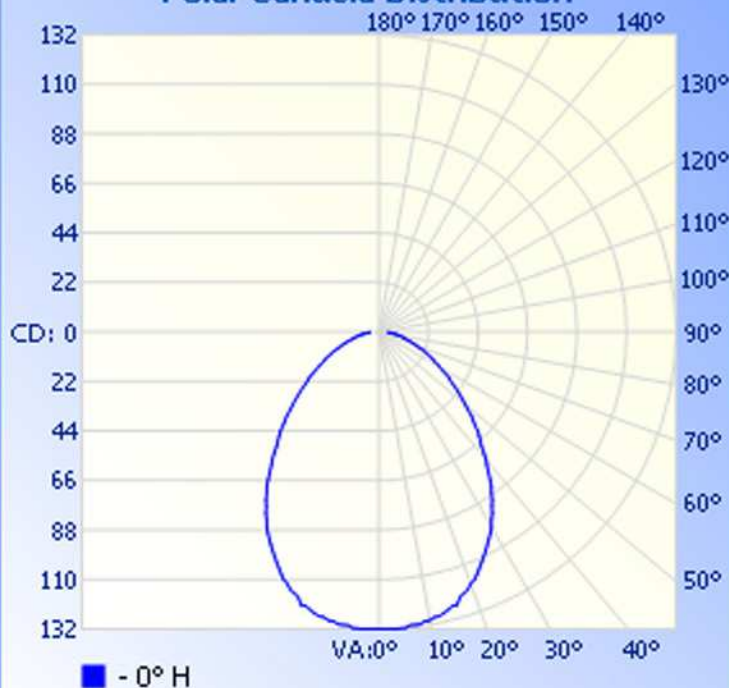

Max Candela: 132.0 at Horizontal: 0, Vertical: 0

Luminous Opening: Point

Test: 7-16-10

Flood Summary

Efficiency Lumens Horizontal Spread Vertical Spread

Field (10%): 95.7% 269.2 149.6 149.5

Beam (50%): 59.6% 167.7 85.9 85.5

Total: 100% 281.4

Illuminance at a Distance

Center Beam FC Beam Width

1.7ft	47.52 fc	3.1ft	3.1ft
3.3ft	11.88 fc	6.2ft	6.2ft
5.0ft	5.28 fc	9.2ft	9.3ft
6.7ft	2.97 fc	12.3ft	12.4ft
8.3ft	1.90 fc	15.4ft	15.5ft
10.0ft	1.32 fc	18.5ft	18.6ft

■ Vert. Spread: 85.5° ■ Horiz. Spread: 85.9°

Polar Candela Distribution

Isofootcandle Plot