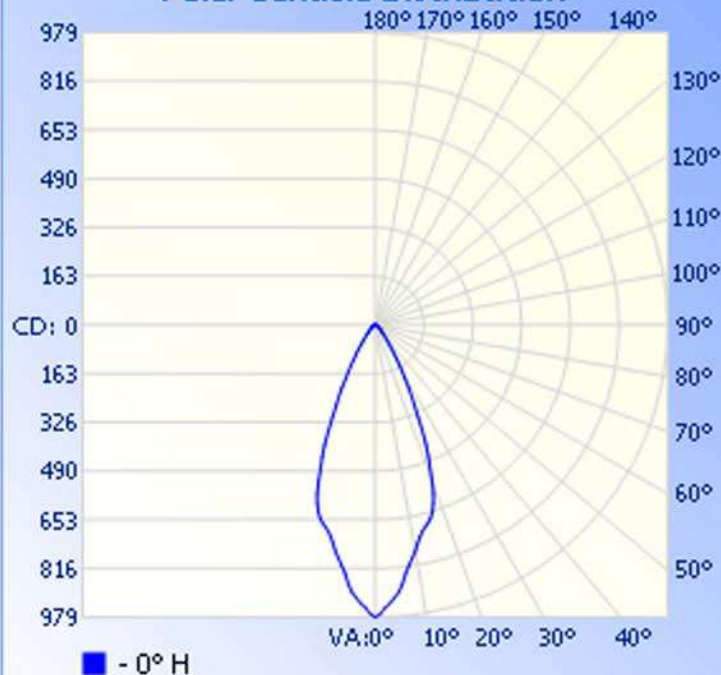

Max Candela: 979.0 at Horizontal: 0, Vertical: 0

Luminous Opening: Point

Test: 7-10-09

Flood Summary

Efficiency Lumens Horizontal Spread Vertical Spread

Field (10%):	85.5%	462.4	70	70
Beam (50%):	55.9%	302.0	43.3	43.3
Total:	100%	540.6		

Illuminance at a Distance

Center Beam FC

Beam Width

1.7ft	352.44 fc	1.3ft
3.3ft	88.11 fc	2.6ft
5.0ft	39.16 fc	4.0ft
6.7ft	22.03 fc	5.3ft
8.3ft	14.10 fc	6.6ft
10.0ft	9.79 fc	7.9ft

■ Beam Spread: 43.3°

Polar Candela Distribution