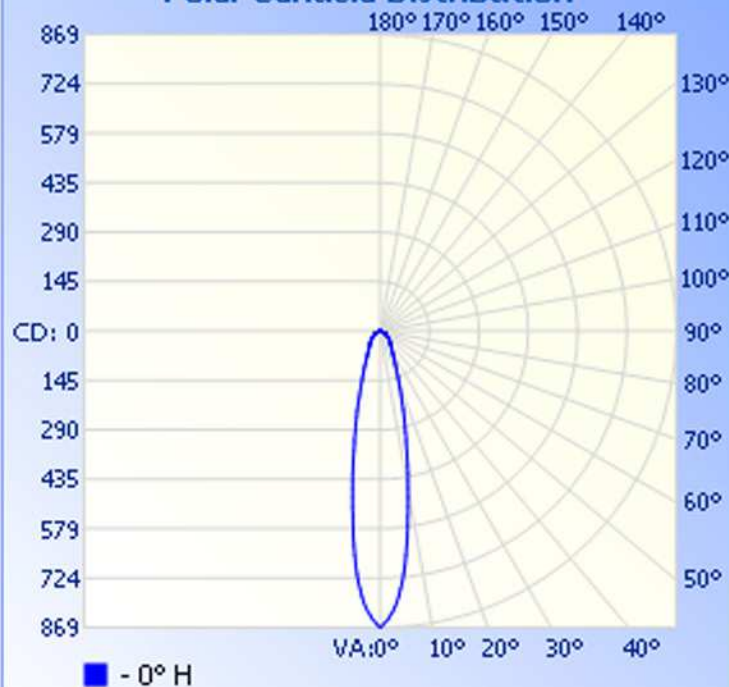

Luminaire Photometric Report

Filename: PAR38-180-TPW-120AND

Manufacturer: LEDTRONICS -

Luminaire: WITH CLEAR LENS, 120VAC, 5W

Luminaire Cat: PAR38-180-TPW-120AND

Lamp: , LUMEN RATING: 302.7Lms.

Lamp Output: 1 lamp(s), rated lamp lumens: 302.7

Max Candela: 869.0 at Horizontal: 0, Vertical: 0

Luminous Opening: Point

Test: 10-28-09

Flood Summary

Efficiency Lumens Horizontal Spread Vertical Spread

Field (10%):	57.7%	174.5	54.9	54.8
Beam (50%):	22%	66.5	21.6	21.6
Total:	100%	302.7		

Illuminance at a Distance

Center Beam FC Beam Width

1.7ft	312.84 fc	0.6ft
3.3ft	78.21 fc	1.3ft
5.0ft	34.76 fc	1.9ft
6.7ft	19.55 fc	2.5ft
8.3ft	12.51 fc	3.2ft
10.0ft	8.69 fc	3.8ft

■ Beam Spread: 21.6°

Polar Candela Distribution