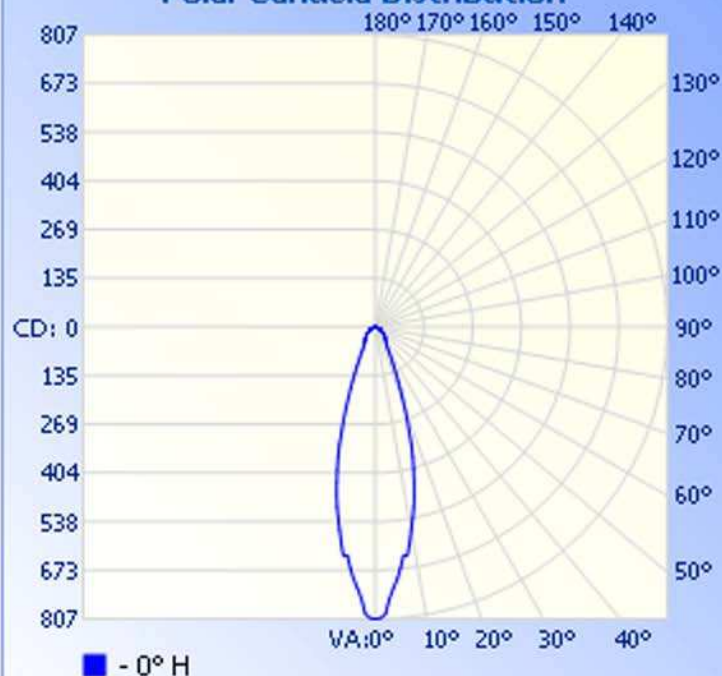

Luminaire Photometric Report

Filename: PAR38-180-TPW-120AMD

Manufacturer: LEDTRONICS -

Luminaire: WITH CLEAR LENS, 120VAC, 4.9W

Luminaire Cat: PAR38-180-TPW-120AMD

Lamp: . LUMEN RATING: 343.7Lms.

Lamp Output: 1 lamp(s), rated lamp lumens: 343.7

Max Candela: 807.0 at Horizontal: 0, Vertical: 0

Luminous Opening: Point

Test: 8-6-09

Flood Summary

Efficiency Lumens Horizontal Spread Vertical Spread

Field (10%): 65.8% 226.1 57 57

Beam (50%): 34.9% 119.9 30.2 30.2

Total: 100% 343.7

Illuminance at a Distance

Center Beam FC Beam Width

1.7ft	290.52 fc	0.9ft
3.3ft	72.63 fc	1.8ft
5.0ft	32.28 fc	2.7ft
6.7ft	18.16 fc	3.6ft
8.3ft	11.62 fc	4.5ft
10.0ft	8.07 fc	5.4ft

■ Beam Spread: 30.2°

Polar Candela Distribution