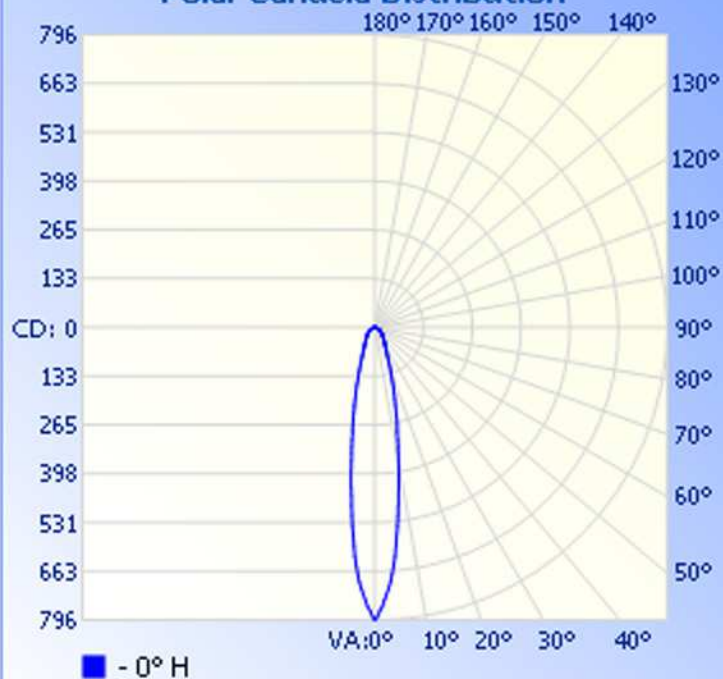

Max Candela: 796.0 at Horizontal: 0, Vertical: 0

Luminous Opening: Point

Test: 10-28-09

Flood Summary

Efficiency Lumens Horizontal Spread Vertical Spread

Field (10%): 55.4% 130.9 49.7 49.7

Beam (50%): 19.5% 46.0 18.8 18.8

Total: 100% 236.2

Illuminance at a Distance

Center Beam FC Beam Width

1.7ft	286.56 fc	0.6ft
3.3ft	71.64 fc	1.1ft
5.0ft	31.84 fc	1.7ft
6.7ft	17.91 fc	2.2ft
8.3ft	11.46 fc	2.8ft
10.0ft	7.96 fc	3.3ft

■ Beam Spread: 18.8°

Polar Candela Distribution

Isofootcandle Plot