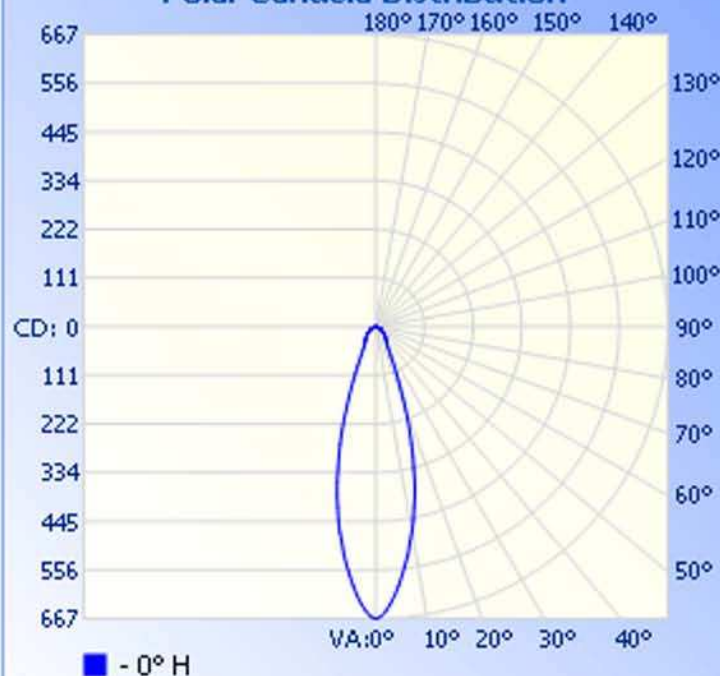

Max Candela: 667.0 at Horizontal: 0, Vertical: 0

Luminous Opening: Point

Test: 8-6-09

Flood Summary

Efficiency Lumens Horizontal Spread Vertical Spread

Field (10%): 66.3% 187.5 56.9 56.9

Beam (50%): 35.4% 100.1 30 30

Total: 100% 282.9

Illuminance at a Distance

Center Beam FC

Beam Width

1.7ft	240.12 fc	0.9ft
3.3ft	60.03 fc	1.8ft
5.0ft	26.68 fc	2.7ft
6.7ft	15.01 fc	3.6ft
8.3ft	9.60 fc	4.5ft
10.0ft	6.67 fc	5.4ft

■ Beam Spread: 30.0°

Polar Candela Distribution

Isofootcandle Plot