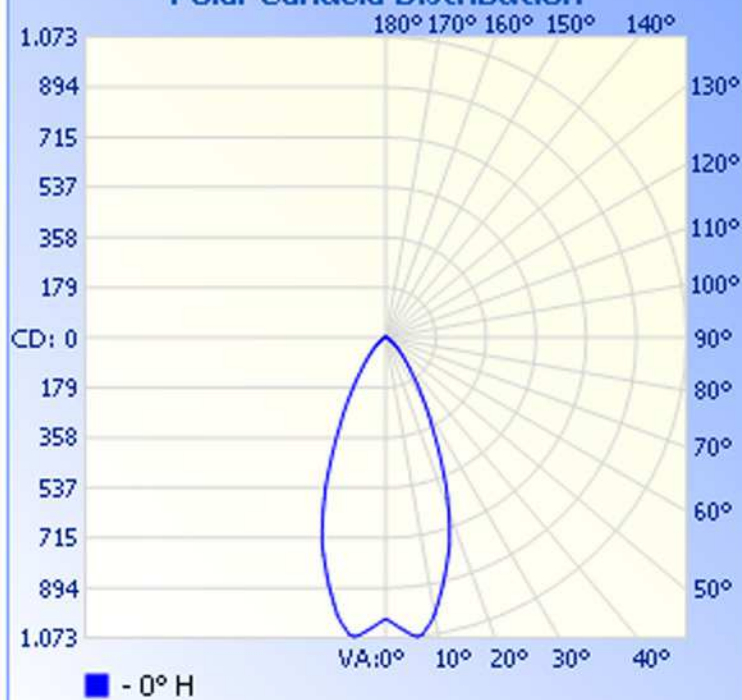

Luminaire Photometric Report

Filename: PAR38-15W-XIW-120AMD

Manufacturer: LEDTRONICS -

Luminaire: PRISMATIC LENS, 120VAC, 18.3W

Luminaire Cat: PAR38-15W-XIW-120AMD

Lamp: . LUMEN RATING: 762.1Lms.

Lamp Output: 1 lamp(s), rated lamp lumens: 762.1

Max Candela: 1,073.0 at Horizontal: 0, Vertical: 6

Luminous Opening: Point

Test: 10-26-10

Flood Summary

	Efficiency	Lumens	Horizontal Spread	Vertical Spread
Field (10%):	86.9%	662.2	81.5	81.1
Beam (50%):	51.9%	395.7	45.3	44.6
Total:	100%	762.1		

Illuminance at a Distance

Center Beam FC Beam Width

1.7ft	361.80 fc	1.4ft	1.4ft
3.3ft	90.45 fc	2.7ft	2.8ft
5.0ft	40.20 fc	4.1ft	4.2ft
6.7ft	22.61 fc	5.5ft	5.6ft
8.3ft	14.47 fc	6.8ft	7.0ft
10.0ft	10.05 fc	8.2ft	8.4ft

■ Vert. Spread: 44.6° ■ Horiz. Spread: 45.3°

Polar Candela Distribution

Isofootcandle Plot