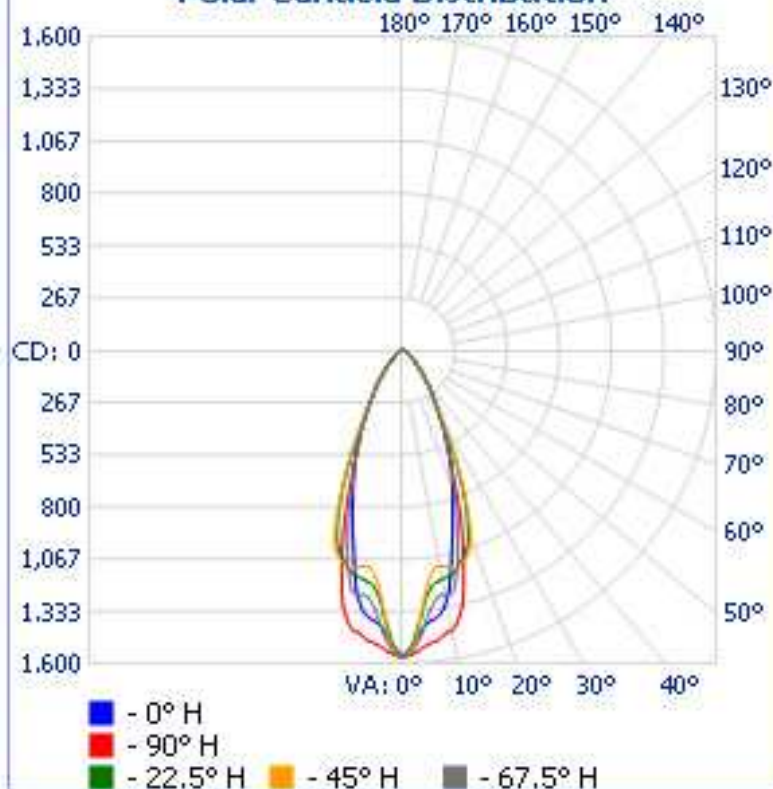

Luminaire Photometric Report

Filename: PAR38-17W-XPW-120AMD

Manufacturer: LEDTRONICS

Luminaire: CLEAR LENS, 120VAC, 16.8W

Luminaire Cat: PAR30-12W-XPW-120AMD

Lamp: LUMEN RATING: 998.5Lms

Lamp Output: 1 lamp(s), rated Lumens/lamp: 998.5

Max Candela: 1,573.0 at Horizontal: 45°, Vertical: 0°

Luminous Opening: Point

Test: 9-7-11

Zonal Lumen Summary

Zone	Lumens	% Lamp	% Luminaire
0-30	708.6	71%	71%
0-40	861.8	86.3%	86.3%
0-60	971.9	97.3%	97.3%
60-90	26.6	2.7%	2.7%
70-100	8.4	0.8%	0.8%
90-120	0	0%	0%
0-90	998.5	100%	100%
90-180	0	0%	0%
0-180	998.5	100%	100%

Illuminance at a Distance

	Center Beam FC	Beam Width	
1.7ft	561.96 fc	1.2ft	1.3ft
3.3ft	140.49 fc	2.4ft	2.5ft
5.0ft	62.44 fc	3.6ft	3.8ft
6.7ft	35.12 fc	4.8ft	5.0ft
8.3ft	22.48 fc	6.0ft	6.3ft
10.0ft	15.61 fc	7.2ft	7.5ft

■ Vert. Spread: 39.5° ■ Horiz. Spread: 41.3°

Polar Candela Distribution

Isofootcandle Plot