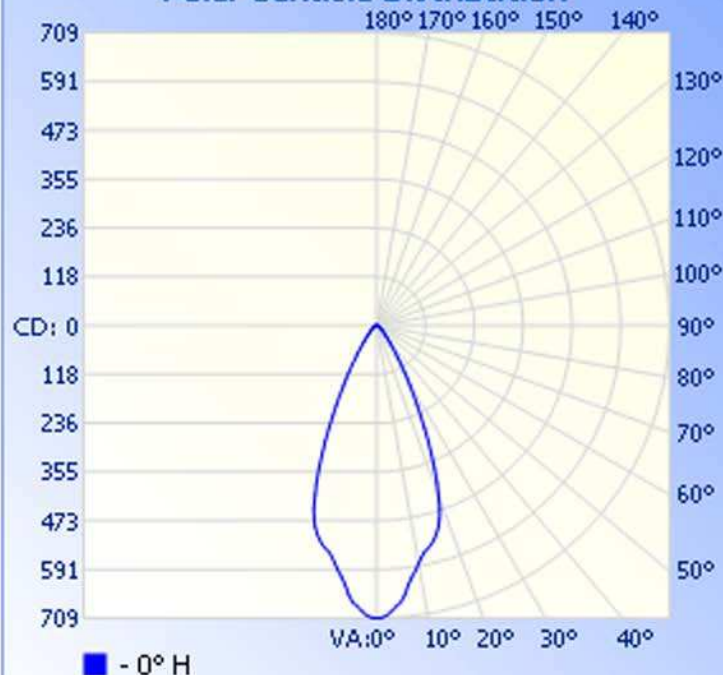

Luminaire Photometric Report

Filename: PAR30-15W-XIW-120AMD

Manufacturer: LEDTRONICS -

Luminaire: WITH LED LENS, 120VAC, 13.4W

Luminaire Cat: PAR30-15W-XIW-120AMD

Lamp: . LUMEN RATING: 426.3Lms.

Lamp Output: 1 lamp(s), rated lamp lumens: 426.3

Max Candela: 709.0 at Horizontal: 0, Vertical: 0

Luminous Opening: Point

Test: 5-7-09

Flood Summary

Efficiency Lumens Horizontal Spread Vertical Spread

Field (10%):	87%	370.7	71.7	71.7
Beam (50%):	58.6%	249.9	45.1	45.1
Total:	100%	426.3		

Illuminance at a Distance

Center Beam FC Beam Width

1.7ft	255.24 fc	1.4ft
3.3ft	63.81 fc	2.8ft
5.0ft	28.36 fc	4.1ft
6.7ft	15.95 fc	5.5ft
8.3ft	10.21 fc	6.9ft
10.0ft	7.09 fc	8.3ft

■ Beam Spread: 45.1°

Polar Candela Distribution