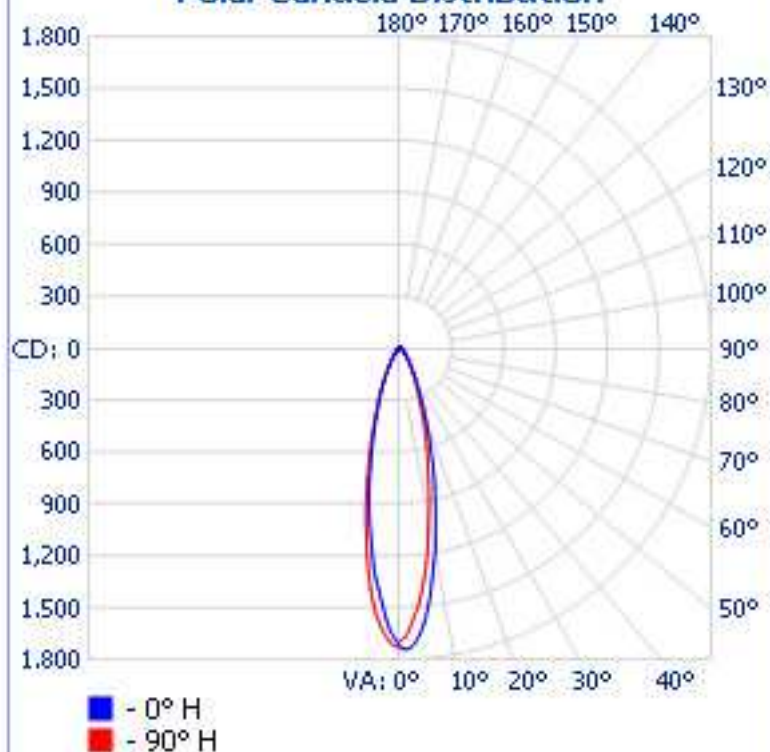

Luminaire Photometric Report

Filename: PAR30-12W-XPW-120ASD-W

Manufacturer: LEDTRONICS

Luminaire: CLEAR LENS, 120VAC, 9.7W

Luminaire Cat: PAR30-12W-XPW-120ASD-W

Lamp: LUMEN RATING: 538.0Lms

Lamp Output: 1 lamp(s), rated Lumens/lamp: 538

Max Candela: 1,743.0 at Horizontal: 0°, Vertical: 1°

Luminous Opening: Point

Test: 8-24-11

Zonal Lumen Summary

Zone	Lumens	% Lamp	% Luminaire
0-30	423.3	78.7%	78.7%
0-40	474.7	88.2%	88.2%
0-60	520.8	96.8%	96.8%
60-90	17.2	3.2%	3.2%
70-100	6.5	1.2%	1.2%
90-120	0	0%	0%
0-90	538.0	100%	100%
90-180	0	0%	0%
0-180	538.0	100%	100%

Illuminance at a Distance

Center Beam FC Beam Width

1.7ft	623.16 fc	0.7ft	0.7ft
3.3ft	155.79 fc	1.5ft	1.4ft
5.0ft	69.24 fc	2.2ft	2.1ft
6.7ft	38.95 fc	3.0ft	2.9ft
8.3ft	24.93 fc	3.7ft	3.6ft
10.0ft	17.31 fc	4.5ft	4.3ft

■ Vert. Spread: 25.3°

■ Horiz. Spread: 24.2°

Polar Candela Distribution

Isofootcandle Plot