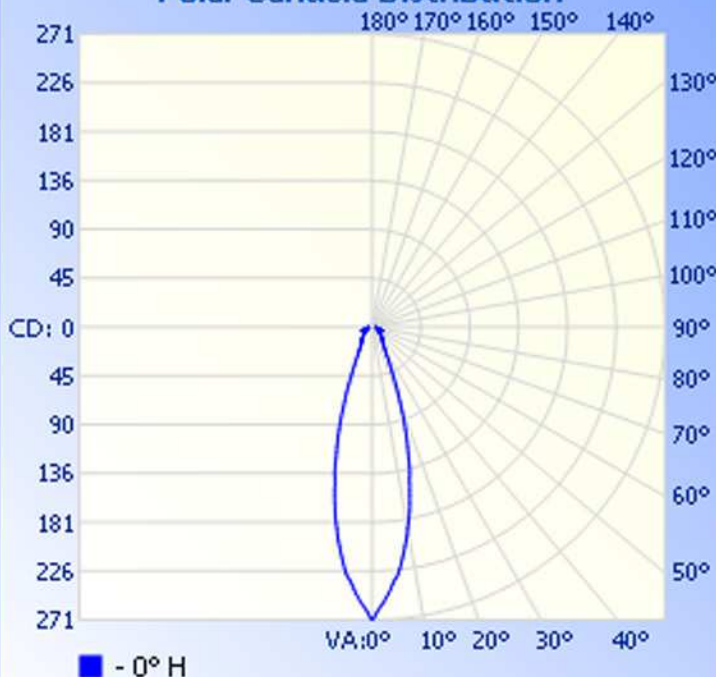

Luminaire Photometric Report

Filename: PAR20-66-TPW-120AMD

Manufacturer: LEDTRONICS -

Luminaire: WITH CLEAR LENS, 120VAC, 4.1W

Luminaire Cat: PAR20-66-TPW-120AMD

Lamp: . LUMEN RATING: 124.4Lms.

Lamp Output: 1 lamp(s), rated lamp lumens: 124.4

Max Candela: 271.0 at Horizontal: 0, Vertical: 0

Luminous Opening: Point

Test: 10-28-09

Flood Summary

Efficiency Lumens Horizontal Spread Vertical Spread

Field (10%): 59.9% 74.5 56.8 56.8

Beam (50%): 32% 39.8 29.5 29.5

Total: 100% 124.4

Illuminance at a Distance

Center Beam FC Beam Width

1.7ft	97.56 fc	0.9ft
3.3ft	24.39 fc	1.8ft
5.0ft	10.84 fc	2.6ft
6.7ft	6.10 fc	3.5ft
8.3ft	3.90 fc	4.4ft
10.0ft	2.71 fc	5.3ft

■ Beam Spread: 29.5°

Polar Candela Distribution