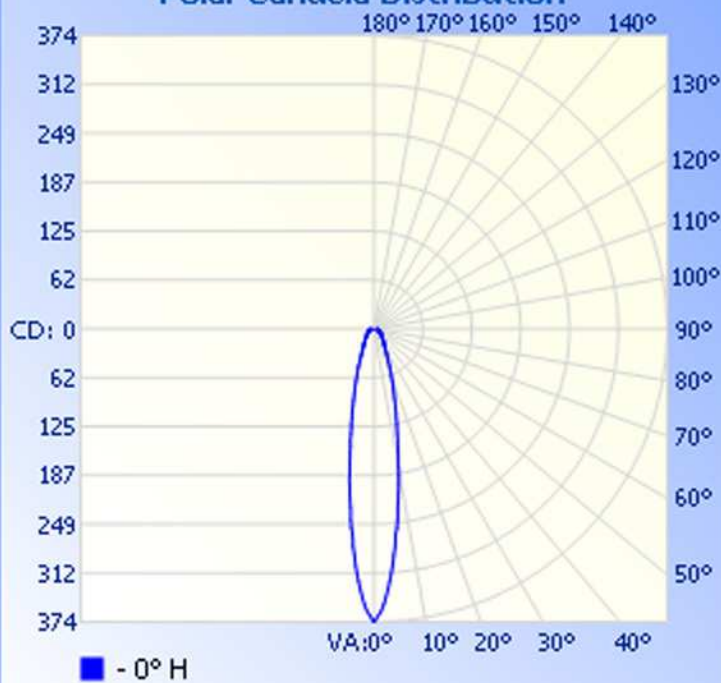

Max Candela: 374.0 at Horizontal: 0, Vertical: 0

Luminous Opening: Point

Test: 10-28-09

Flood Summary

Efficiency Lumens Horizontal Spread Vertical Spread

Field (10%): 52.9% 67.1 52.2 52.2

Beam (50%): 17.1% 21.7 19.3 19.3

Total: 100% 126.9

Illuminance at a Distance

Center Beam FC

Beam Width

1.7ft	134.64 fc	0.6ft
3.3ft	33.66 fc	1.1ft
5.0ft	14.96 fc	1.7ft
6.7ft	8.42 fc	2.3ft
8.3ft	5.39 fc	2.8ft
10.0ft	3.74 fc	3.4ft

■ Beam Spread: 19.3°

Polar Candela Distribution

Isofootcandle Plot