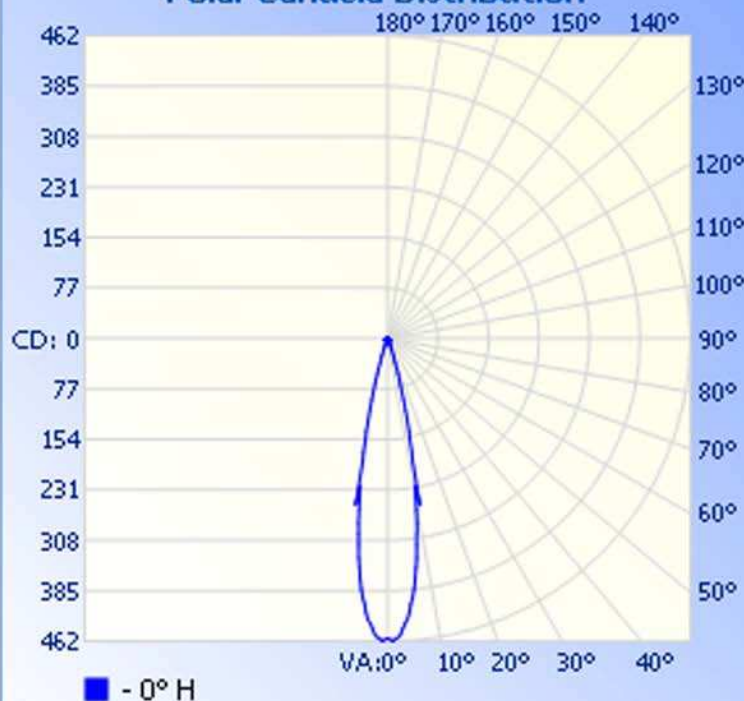

Max Candela: 462.0 at Horizontal: 0, Vertical: 1

Luminous Opening: Point

Test: 1-5-09

Flood Summary

	Efficiency	Lumens	Horizontal Spread	Vertical Spread
Field (10%):	73.5%	57.2	34.1	34.1
Beam (50%):	46.9%	36.5	23	22.8
Total:	100.1%	77.8		

Illuminance at a Distance

Center Beam FC

Beam Width

1.7ft	164.52 fc	0.7ft	0.7ft
3.3ft	41.13 fc	1.3ft	1.4ft
5.0ft	18.28 fc	2.0ft	2.0ft
6.7ft	10.28 fc	2.7ft	2.7ft
8.3ft	6.58 fc	3.4ft	3.4ft
10.0ft	4.57 fc	4.0ft	4.1ft

■ Vert. Spread: 22.8°

■ Horiz. Spread: 23.0°

Polar Candela Distribution

■ - 0° H

Isofootcandle Plot