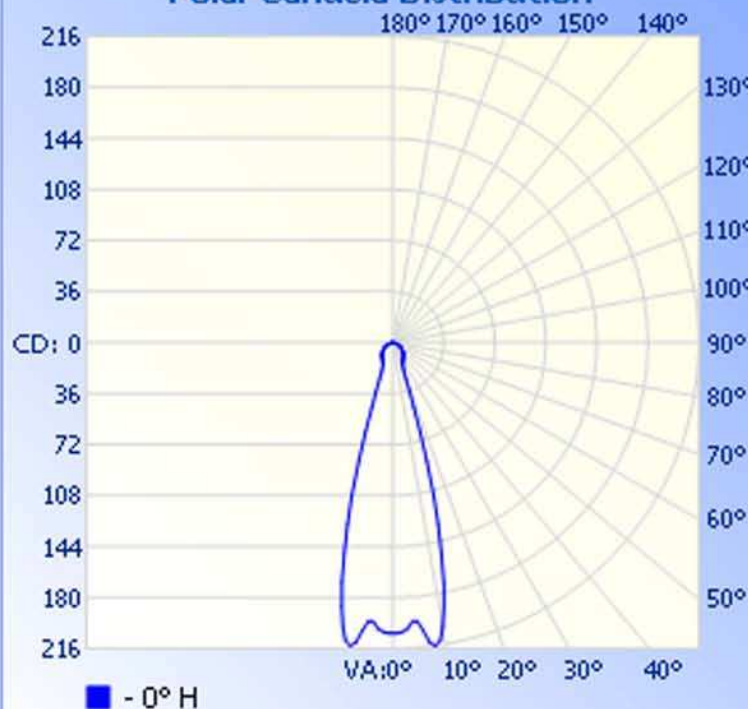

Max Candela: 216.0 at Horizontal: 0, Vertical: 8

Luminous Opening: Point

Test: 7-9-09

Zonal Lumen Summary

Zone	Lumens	% Lamp	% Luminaire
0-30	56.2	63.9%	63.9%
0-40	64.3	73.1%	73.1%
0-60	79.4	90.2%	90.3%
60-90	8.6	9.7%	9.7%
0-90	88.0	100%	100%
0-180	88.0	100%	100%

Total Efficiency: 100%

Illuminance at a Distance

Center Beam FC Beam Width

1.7ft	73.80 fc	0.8ft	0.9ft
3.3ft	18.45 fc	1.6ft	1.8ft
5.0ft	8.20 fc	2.4ft	2.7ft
6.7ft	4.61 fc	3.2ft	3.5ft
8.3ft	2.95 fc	4.0ft	4.4ft
10.0ft	2.05 fc	4.8ft	5.3ft

■ Vert. Spread: 27.0°

■ Horiz. Spread: 29.7°

Polar Candela Distribution

Isofootcandle Plot