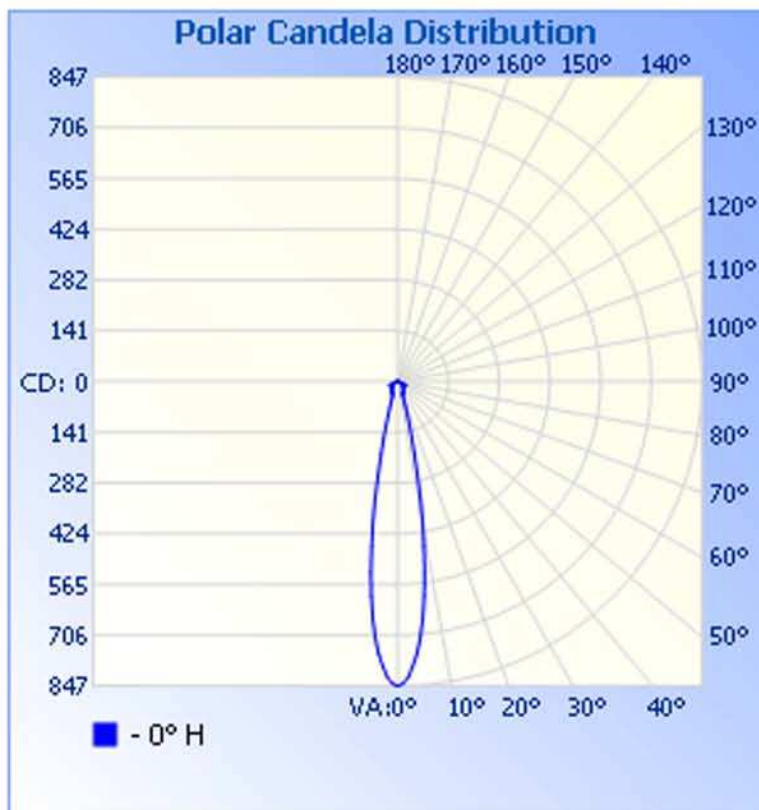

Max Candela: 847.0 at Horizontal: 0, Vertical: 0

Luminous Opening: Point

Test: 7-9-09

Zonal Lumen Summary

Zone	Lumens	% Lamp	% Luminaire
0-30	113.6	58.2%	58.2%
0-40	132.0	67.7%	67.7%
0-60	164.4	84.3%	84.3%
60-90	30.7	15.7%	15.7%
0-90	195.0	100%	100%
0-180	195.0	100%	100%

Total Efficiency: 100%

Illuminance at a Distance

	Center Beam FC	Beam Width
1.7ft	304.92 fc	0.6ft
3.3ft	76.23 fc	1.1ft
5.0ft	33.88 fc	1.7ft
6.7ft	19.06 fc	2.3ft
8.3ft	12.20 fc	2.8ft
10.0ft	8.47 fc	3.4ft

■ Beam Spread: 19.2°