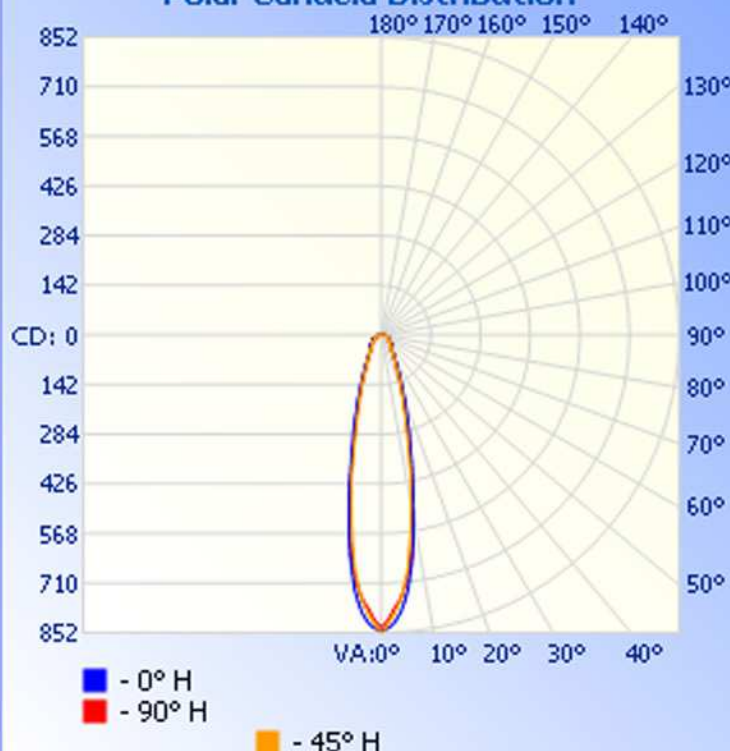

Max Candela: 852.0 at Horizontal: 45, Vertical: 0

Luminous Opening: Point

Test: 9-9-10

Flood Summary

Efficiency Lumens Horizontal Spread Vertical Spread

Field (10%):	58%	192.2	56.8	57.9
Beam (50%):	24.6%	81.7	24.2	24.6
Total:	100%	331.4		

Zonal Lumen Summary

Zone	Lumens	% Lamp	% Luminaire
0-30	198.5	59.9%	59.9%
0-40	233.2	70.4%	70.4%
0-60	287.9	86.9%	86.9%
60-90	43.4	13.1%	13.1%
0-90	331.3	100%	100%
0-180	331.3	100%	100%

Total Efficiency: 100%

Illuminance at a Distance

Center Beam FC Beam Width

1.7ft	303.84 fc	0.7ft	0.7ft
3.3ft	75.96 fc	1.5ft	1.4ft
5.0ft	33.76 fc	2.2ft	2.1ft
6.7ft	18.99 fc	2.9ft	2.9ft
8.3ft	12.15 fc	3.6ft	3.6ft
10.0ft	8.44 fc	4.4ft	4.3ft

■ Vert. Spread: 24.6° ■ Horiz. Spread: 24.2°

Polar Candela Distribution

Isofootcandle Plot