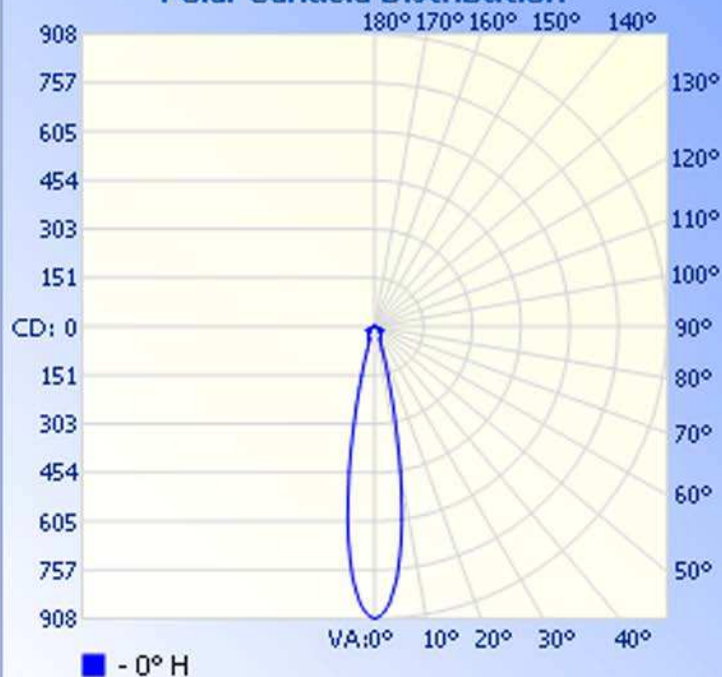

Luminaire Photometric Report

Filename: PAR36-XCW-014N-002

Manufacturer: LEDTRONICS -

Luminaire: WITH CLEAR LENS, 14VDC, 5.1W

Luminaire Cat: PAR36-XCW-014N-002

Lamp: . LUMEN RATING: 224.0Lms.

Lamp Output: 1 lamp(s), rated lamp lumens: 224

Max Candela: 908.0 at Horizontal: 0, Vertical: 0

Luminous Opening: Point

Test: 8-25-09

Flood Summary

Efficiency Lumens Horizontal Spread Vertical Spread

Field (10%):	47.5%	106.4	34.6	34.6
Beam (50%):	28.8%	64.6	20.1	20.1
Total:	100%	224.0		

Illuminance at a Distance

Center Beam FC Beam Width

1.7ft	326.88 fc	0.6ft
3.3ft	81.72 fc	1.2ft
5.0ft	36.32 fc	1.8ft
6.7ft	20.43 fc	2.4ft
8.3ft	13.08 fc	3.0ft
10.0ft	9.08 fc	3.5ft

■ Beam Spread: 20.1°

Polar Candela Distribution