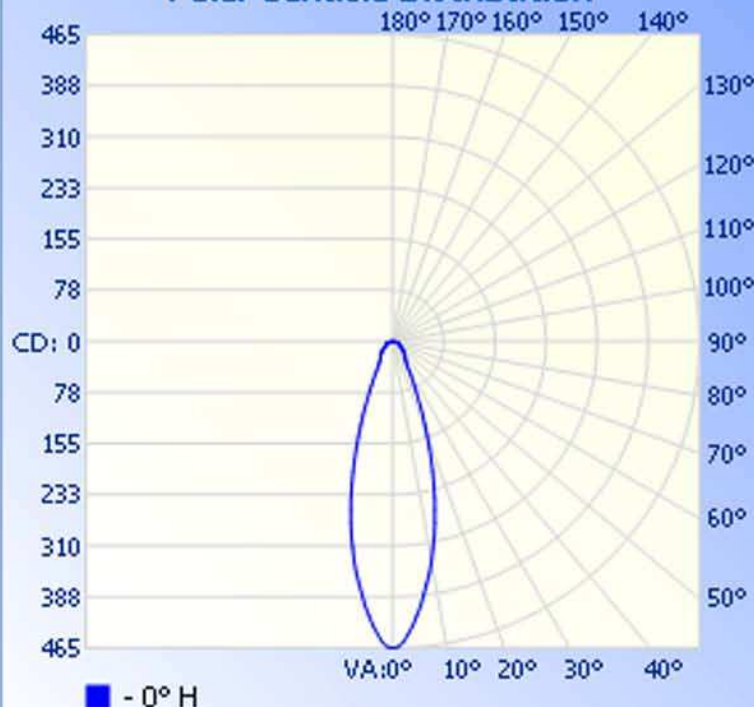

Luminaire Photometric Report

Filename: PAR36-TPW-120AM-002

Manufacturer: LEDTRONICS -

Luminaire: WITH CLEAR LENS, 120VAC, 3.2W

Luminaire Cat: PAR36-TPW-120AM-002

Lamp: . LUMEN RATING: 221.3Lms.

Lamp Output: 1 lamp(s), rated lamp lumens: 221.3

Max Candela: 465.0 at Horizontal: 0, Vertical: 0

Luminous Opening: Point

Test: 7-9-09

Zonal Lumen Summary

Zone	Lumens	% Lamp	% Luminaire
0-30	143.3	64.8%	64.8%
0-40	164.9	74.5%	74.5%
0-60	198.2	89.6%	89.6%
60-90	23.1	10.4%	10.4%
0-90	221.3	100%	100%
0-180	221.3	100%	100%

Total Efficiency: 100%

Illuminance at a Distance

Center Beam FC   Beam Width

1.7ft	167.40 fc	0.9ft
3.3ft	41.85 fc	1.9ft
5.0ft	18.60 fc	2.8ft
6.7ft	10.46 fc	3.7ft
8.3ft	6.70 fc	4.7ft
10.0ft	4.65 fc	5.6ft

■ Beam Spread: 31.3°

Polar Candela Distribution