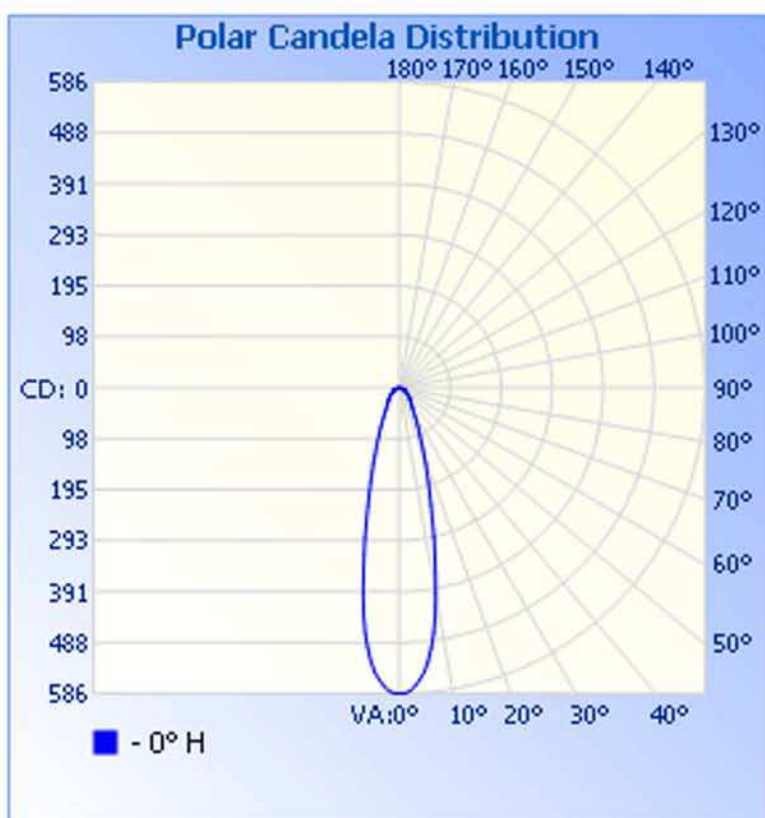

Luminaire Photometric Report

Filename: PAR36-TPW-120AN-002

Manufacturer: LEDTRONICS -

Luminaire: WITH CLEAR LENS, 120VAC, 3.8W

Luminaire Cat: PAR36-TPW-120AN-002

Lamp: . LUMEN RATING: 243.0Lms.

Lamp Output: 1 lamp(s), rated lamp lumens: 243

Max Candela: 586.0 at Horizontal: 0, Vertical: 0

Luminous Opening: Point

Test: 7-9-09

Zonal Lumen Summary

Zone	Lumens	% Lamp	% Luminaire
0-30	153.9	63.3%	63.3%
0-40	180.3	74.2%	74.2%
0-60	218.3	89.8%	89.9%
60-90	24.6	10.1%	10.1%
0-90	243.0	100%	100%
0-180	243.0	100%	100%

Total Efficiency: 100%

Illuminance at a Distance

	Center Beam FC	Beam Width
1.7ft	210.96 fc	0.8ft
3.3ft	52.74 fc	1.5ft
5.0ft	23.44 fc	2.3ft
6.7ft	13.19 fc	3.1ft
8.3ft	8.44 fc	3.9ft
10.0ft	5.86 fc	4.6ft

■ Beam Spread: 26.1°