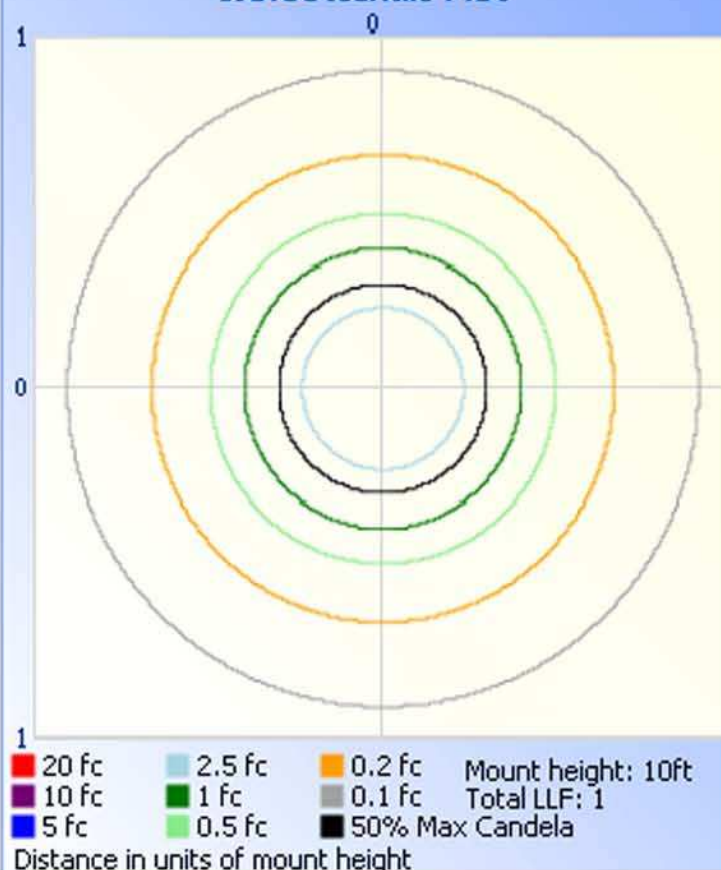

Max Candela: 411.0 at Horizontal: 0, Vertical: 0

Luminous Opening: Point

Test: 7-27-09

Flood Summary

Efficiency Lumens Horizontal Spread Vertical Spread

Field (10%): 66.9% 140.9 63.1 63.1

Beam (50%): 37.1% 78.2 33.4 33.4

Total: 100% 210.5

Illuminance at a Distance

Center Beam FC Beam Width

1.7ft	147.96 fc	1.0ft
3.3ft	36.99 fc	2.0ft
5.0ft	16.44 fc	3.0ft
6.7ft	9.25 fc	4.0ft
8.3ft	5.92 fc	5.0ft
10.0ft	4.11 fc	6.0ft

■ Beam Spread: 33.4°

Polar Candela Distribution

■ - 0° H

Isofootcandle Plot

Distance in units of mount height
 Mount height: 10ft
 Total LLF: 1
 50% Max Candela