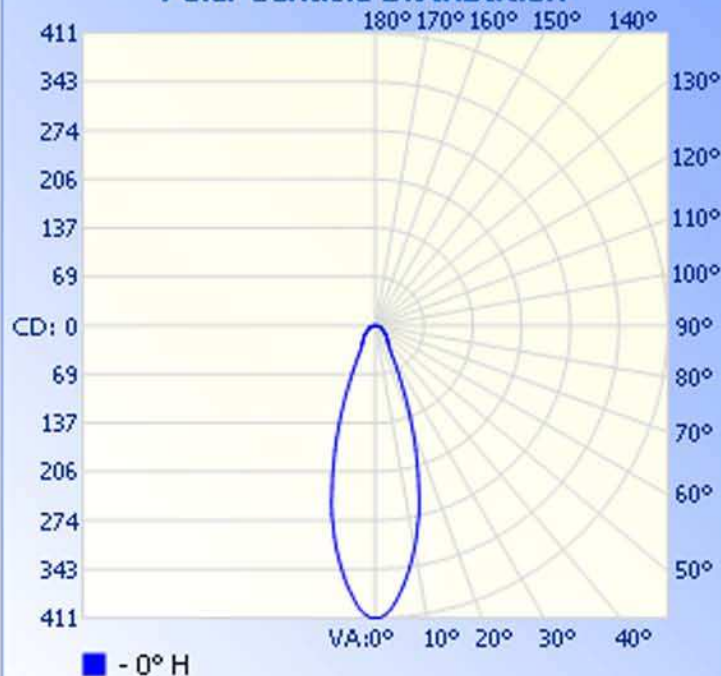

Max Candela: 411.0 at Horizontal: 0, Vertical: 0

Luminous Opening: Point

Test: 7-27-09

Flood Summary

Efficiency Lumens Horizontal Spread Vertical Spread

Field (10%): 66.9% 140.9 63.1 63.1

Beam (50%): 37.1% 78.2 33.4 33.4

Total: 100% 210.5

Illuminance at a Distance

Center Beam FC Beam Width

1.7ft	147.96 fc	1.0ft
3.3ft	36.99 fc	2.0ft
5.0ft	16.44 fc	3.0ft
6.7ft	9.25 fc	4.0ft
8.3ft	5.92 fc	5.0ft
10.0ft	4.11 fc	6.0ft

■ Beam Spread: 33.4°

Polar Candela Distribution

■ - 0° H

Isofootcandle Plot

Distance in units of mount height
 Mount height: 10ft
 Total LLF: 1
 50% Max Candela